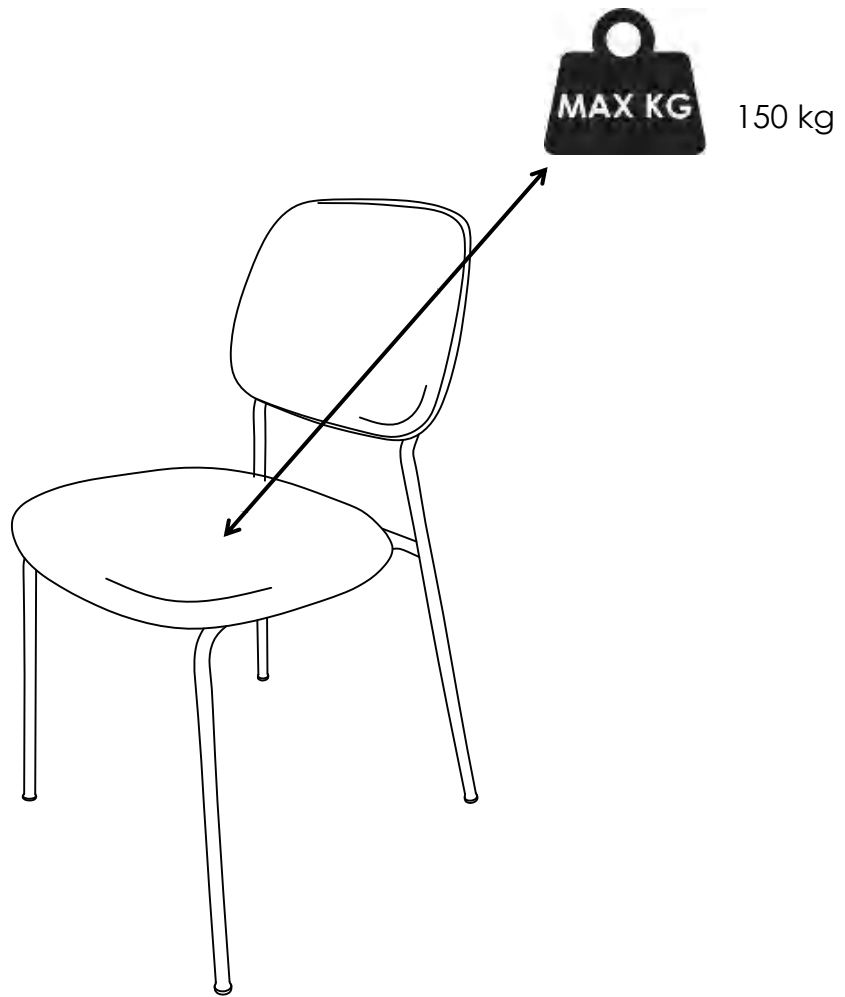

***Bloomingville**®
EVER CHANGING HOMES