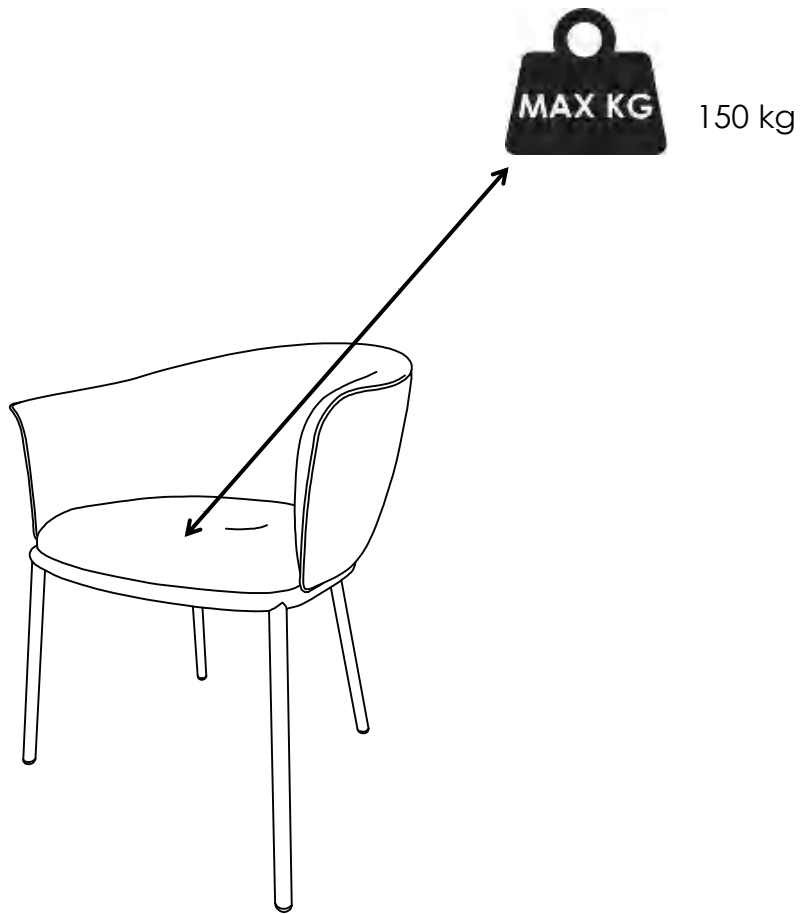

# ASSEMBLY INSTRUCTION

Cortone Dining Chair, Grey, Polyester

82050369

\***Bloomingville**<sup>®</sup>  
EVER CHANGING HOMES

COMPONENT LIST

A x 1

B x 1

C x 2

D x 2

E x 2

F x 4

G x 1

INSTRUCTION

STEP 2

\***Bloomingville**<sup>®</sup>  
EVER CHANGING HOMES