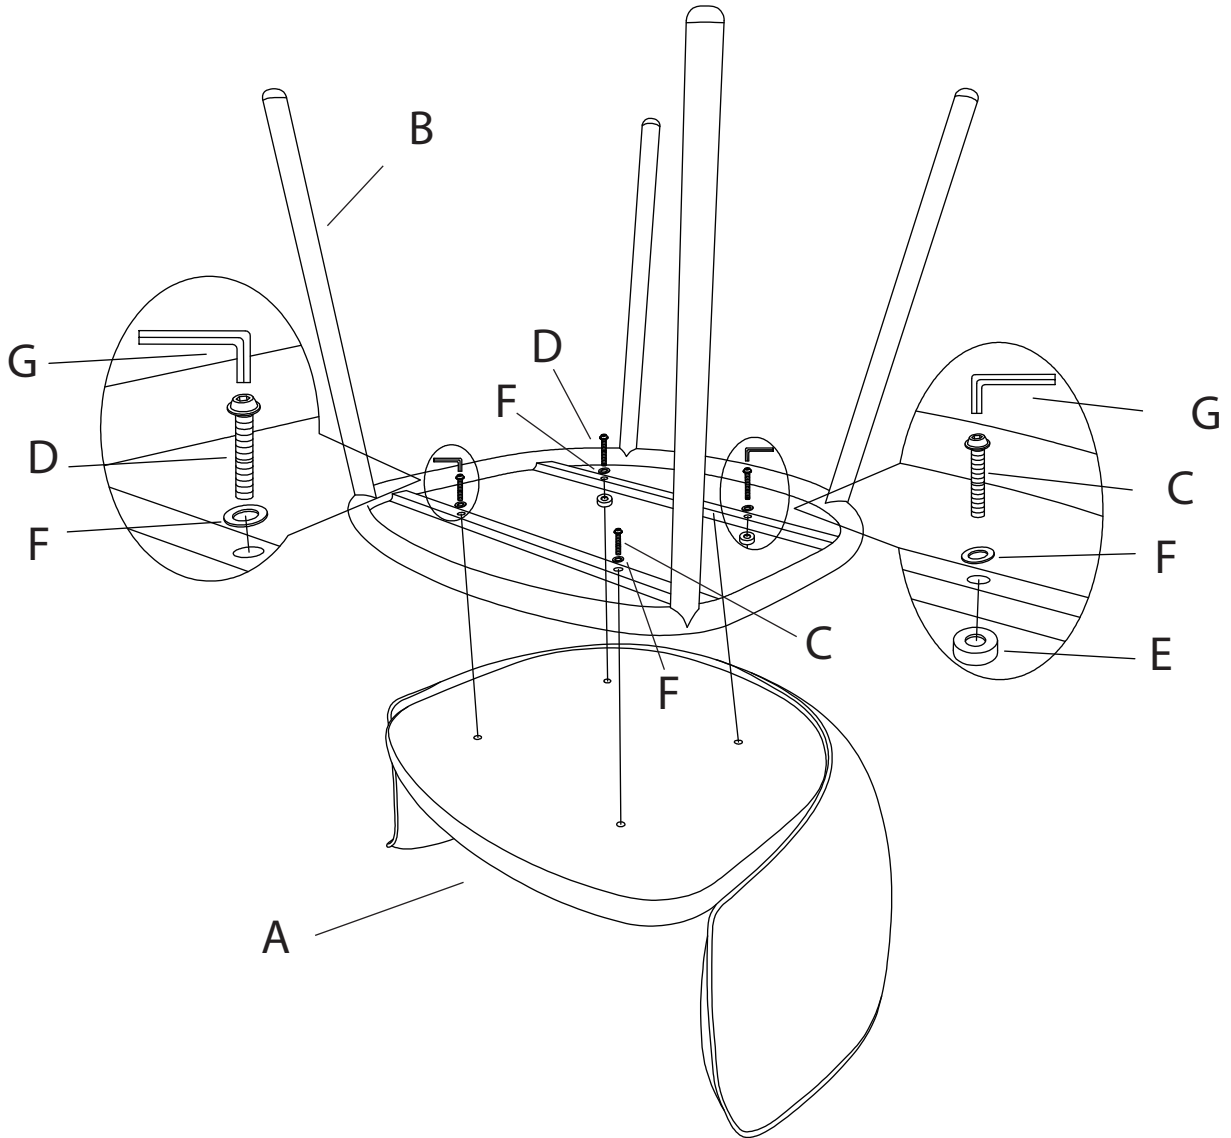

# ASSEMBLY INSTRUCTION

Cortone Dining Chair, Grey, Polyester

82050369

\***Bloomingville**<sup>®</sup>  
EVER CHANGING HOMES

COMPONENT LIST

A x 1

B x 1

C x 2

D x 2

E x 2

F x 4

G x 1

INSTRUCTION

STEP 2

\***Bloomingville**<sup>®</sup>  
EVER CHANGING HOMES