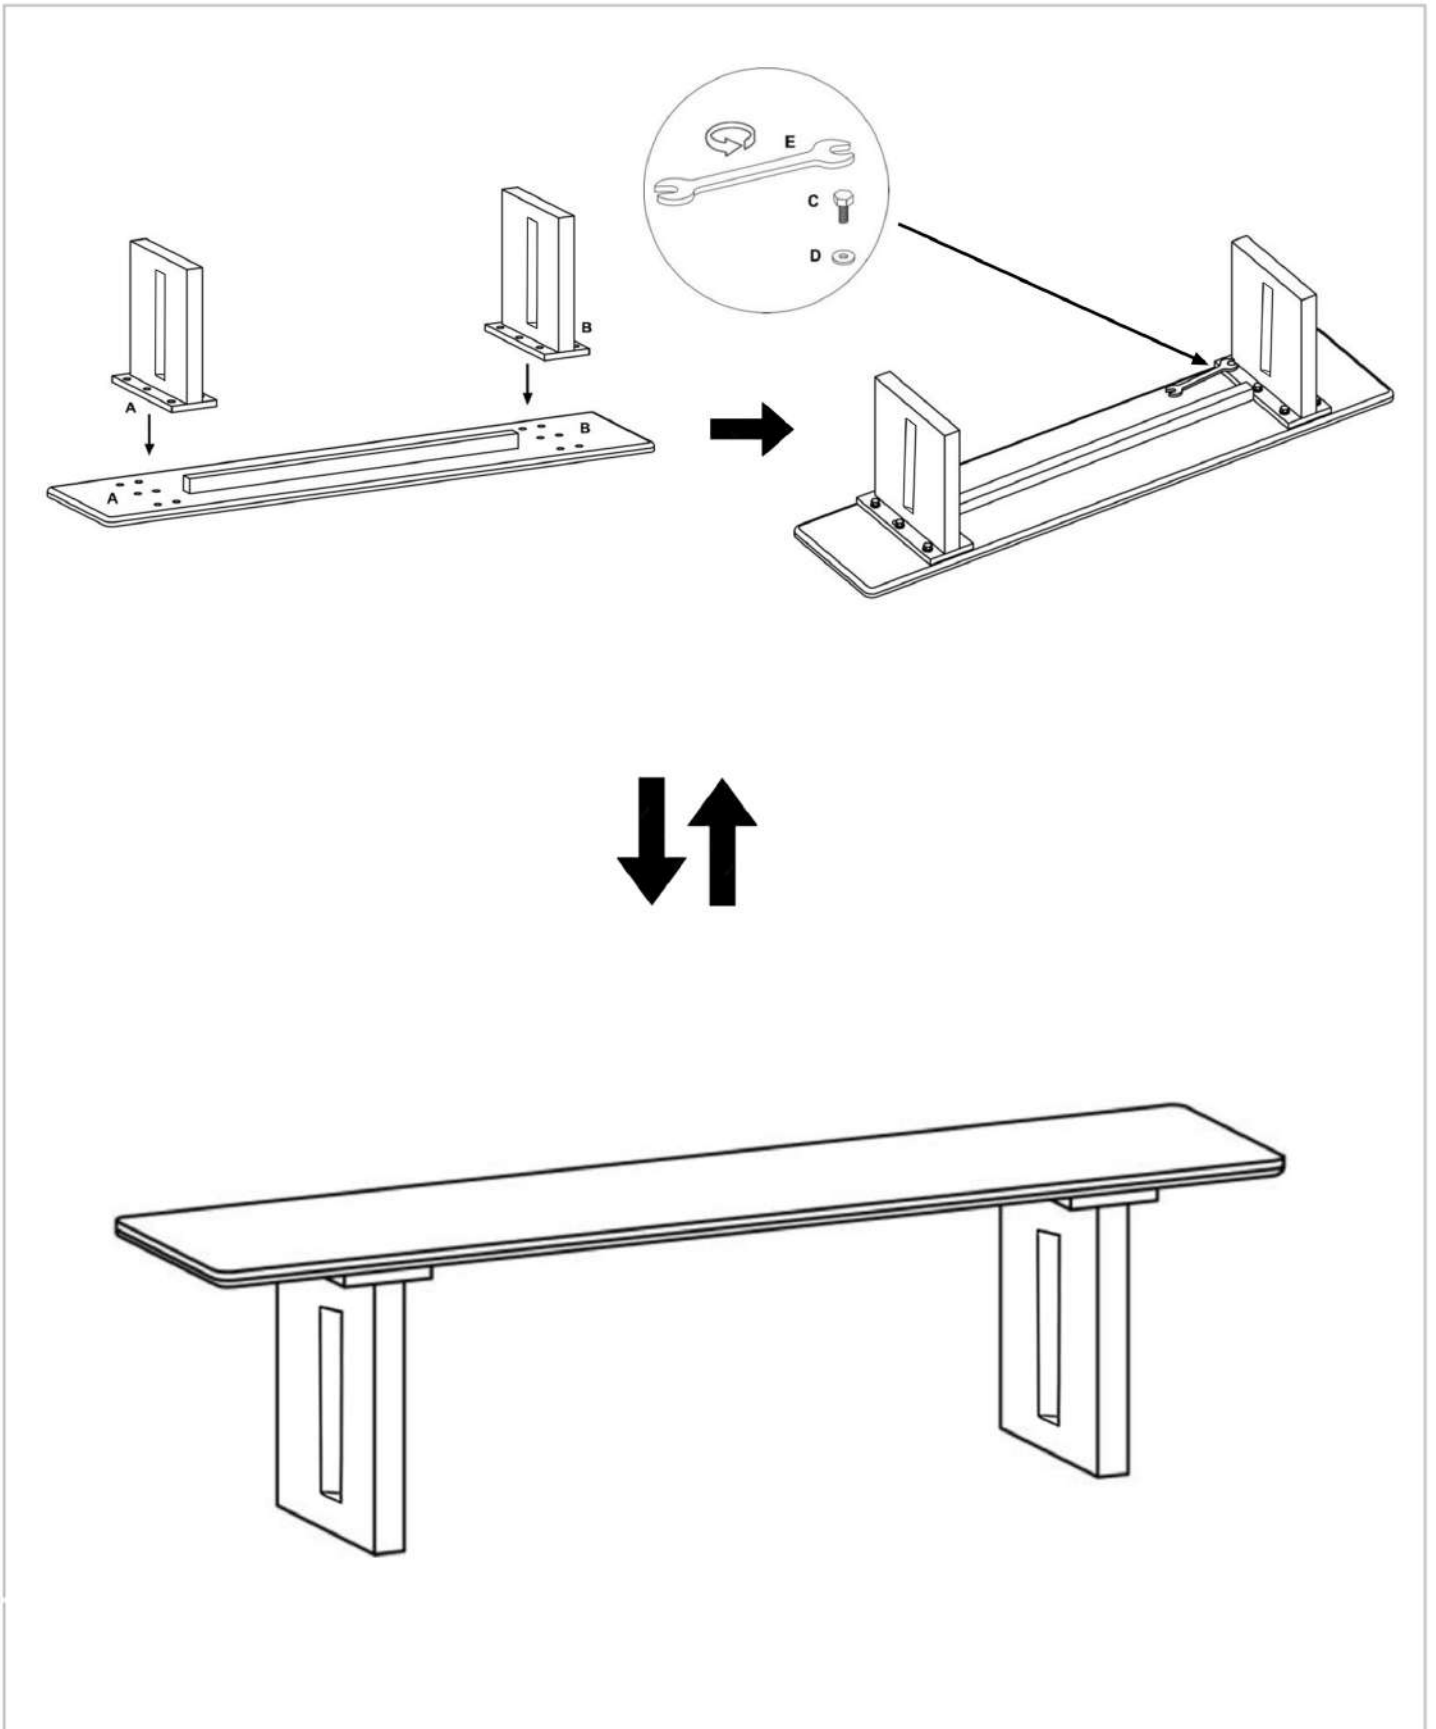

PRODUCT INFORMATION

Milow Bench Brown,Mango

82059353

COMPONENT LIST

ITEM	IMAGE	QTY
A		1
B		2
C		12
D		12
E		1

INSTRUCTION
Step 1

INSTRUCTION
Step 2