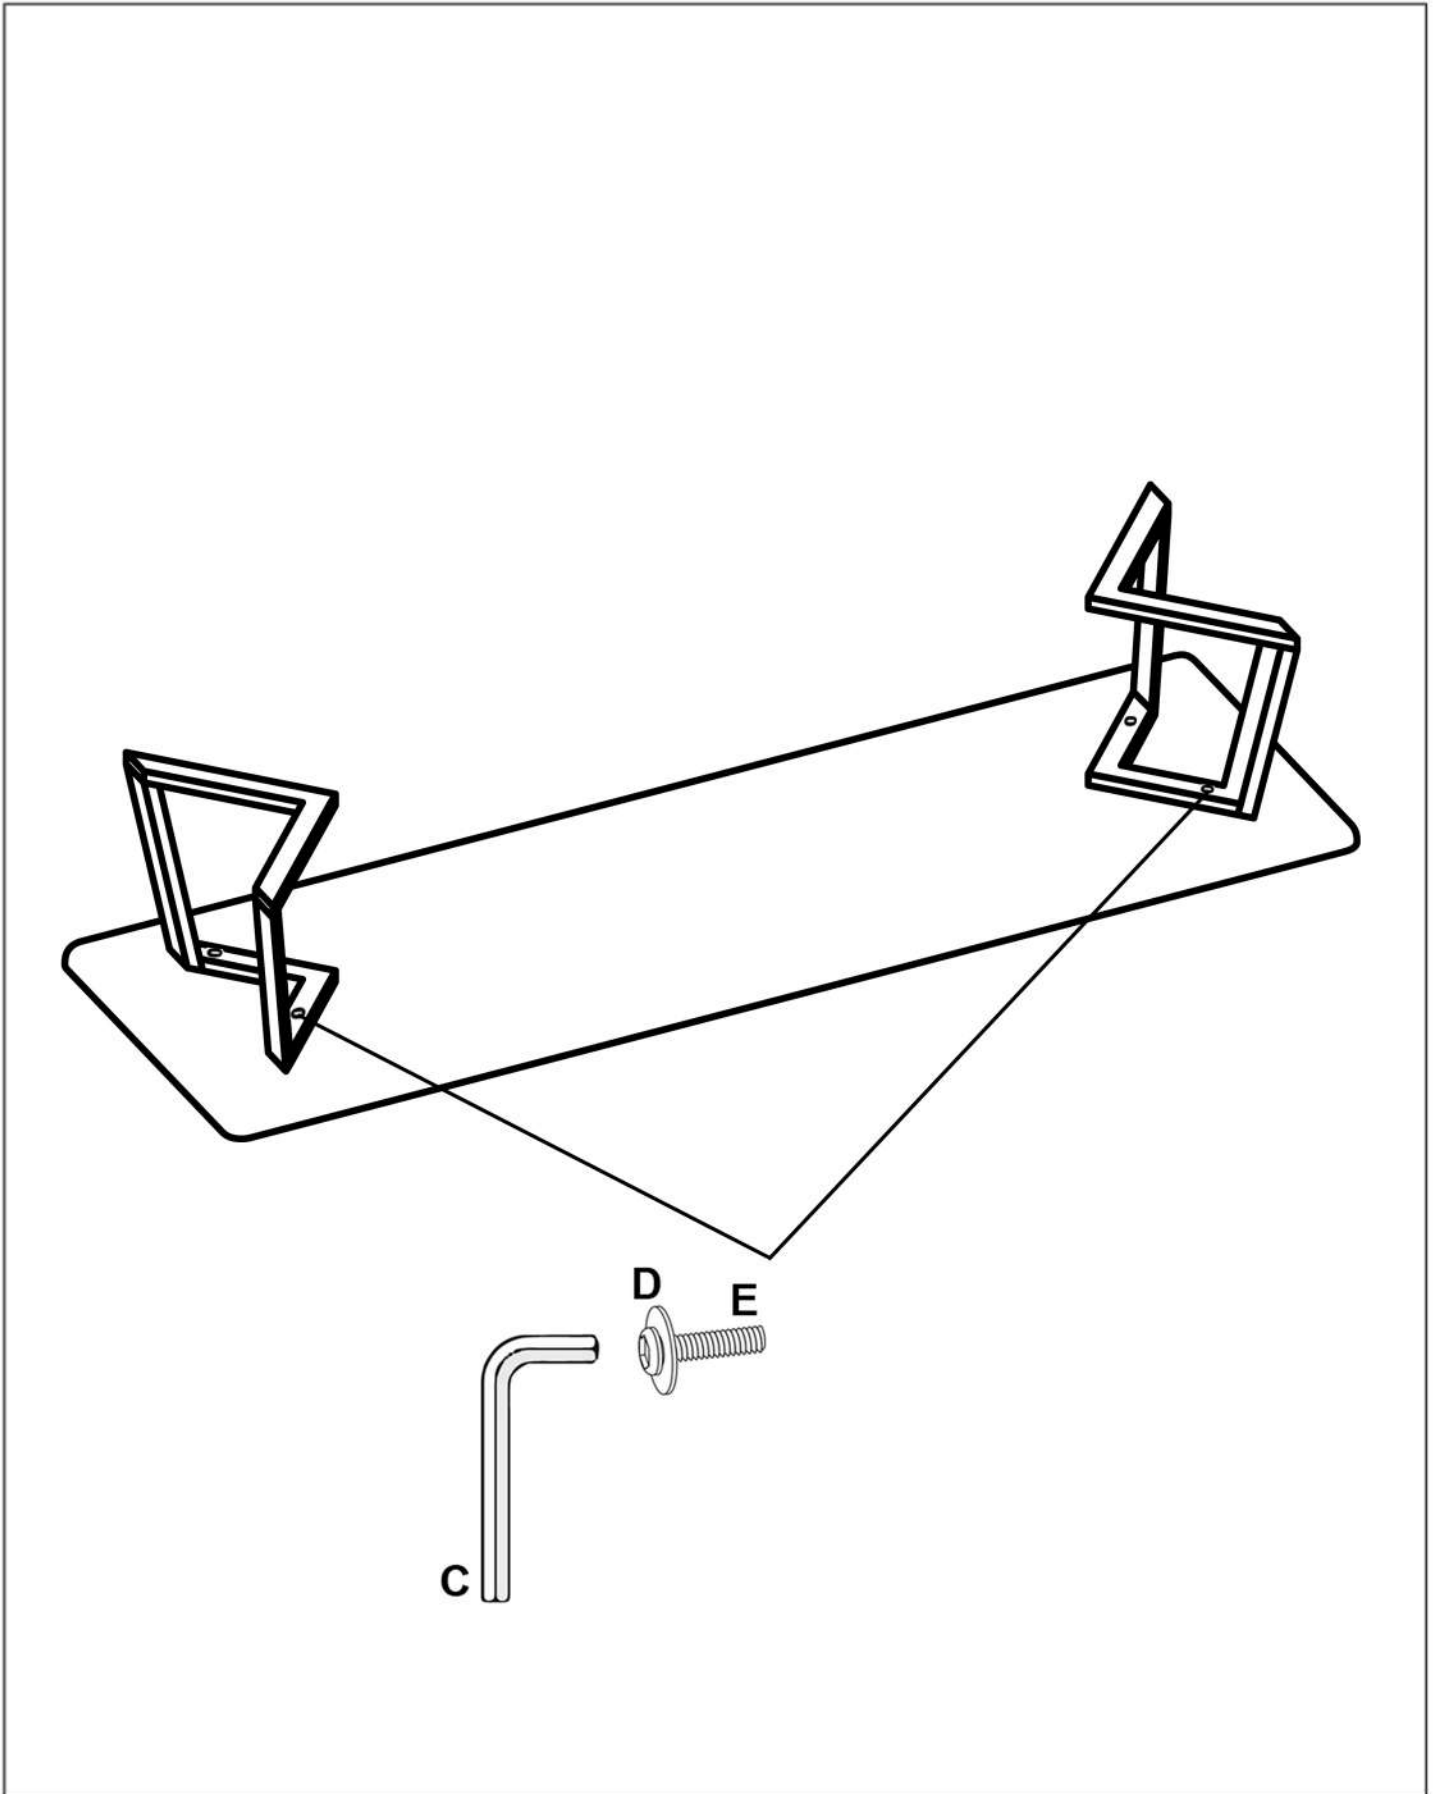

ASSEMBLY INSTRUCTION

Item Name: Luie Bench, Brown, Acacia

Item No: 82050174

COMPONENT LIST

A	 1x
B	 2x
C	 1x
D	 4x
E	 4x

INSTRUCTION
Step 1

INSTRUCTION
Step 2

INSTRUCTION
Step 3