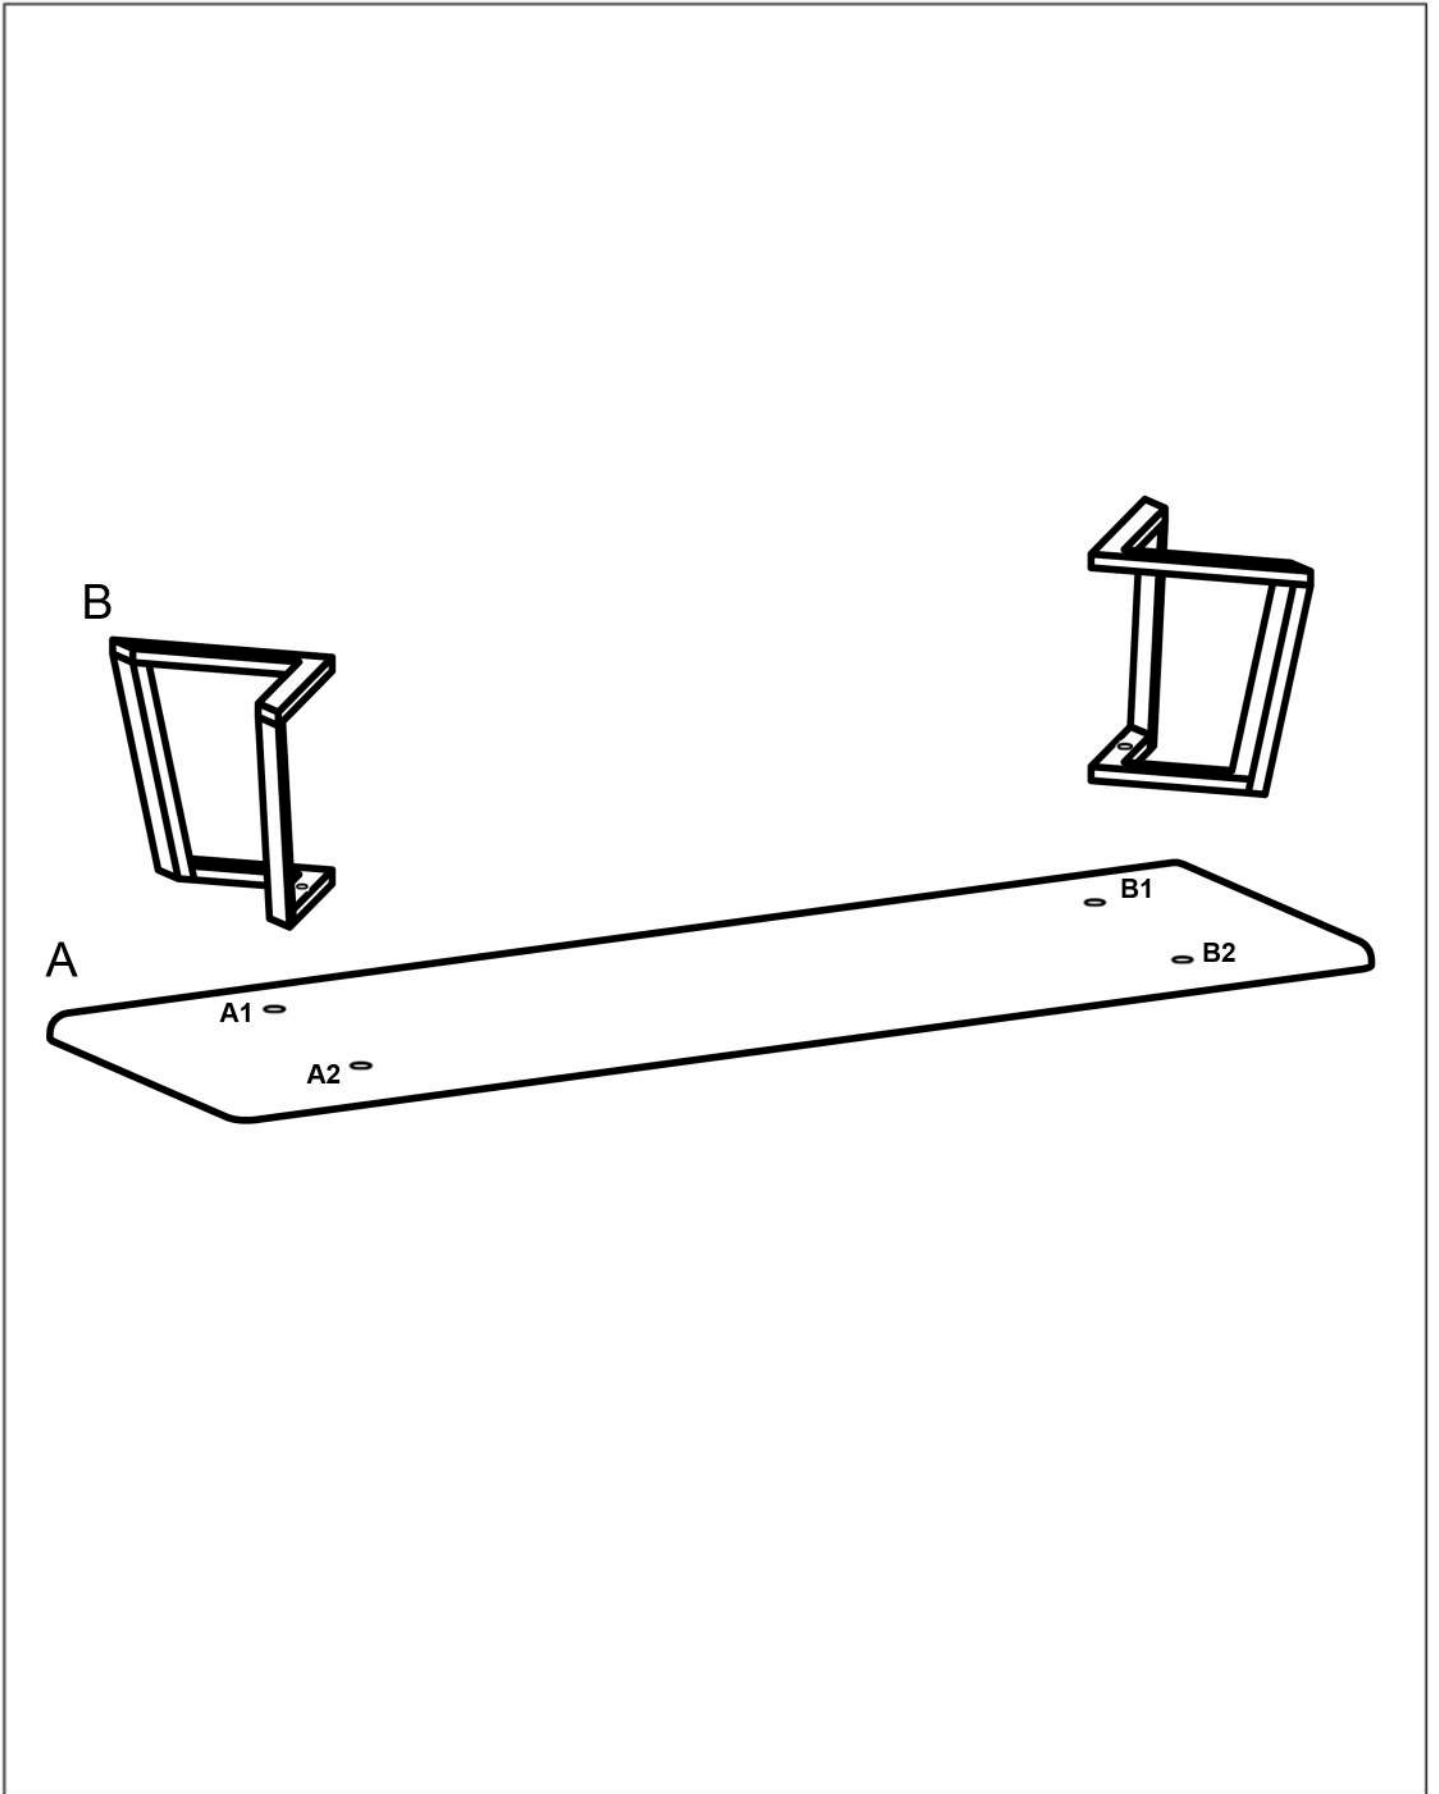

ASSEMBLY INSTRUCTION

Item Name: Luie Bench, Brown, Acacia

Item No: 82050174

COMPONENT LIST

A	 1x
B	 2x
C	 1x
D	 4x
E	 4x

INSTRUCTION
Step 1

INSTRUCTION
Step 2

INSTRUCTION
Step 3