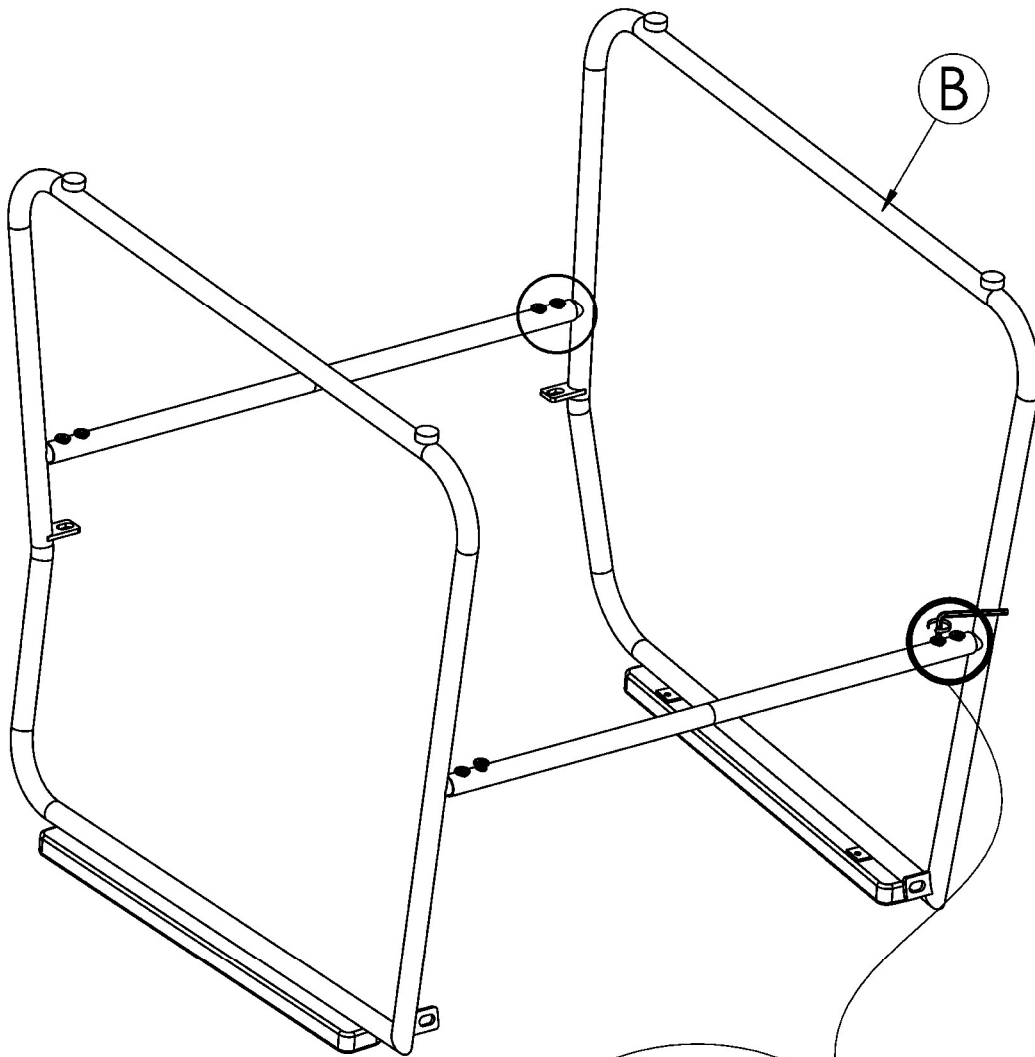

# ASSEMBLY INSTRUCTION

Hampton Lounge Chair

ITEM #: 82059681

# COMPONENT LIST

1		M6x15	12 pcs
2		$\phi 6 \times \phi 19$	04 pcs
3		Key 4	01 pc

INSTRUCTION  
Step 1

INSTRUCTION  
Step 2

50% Tighten

INSTRUCTION

Step 3

INSTRUCTION

Step 4

INSTRUCTION

Step 5

D

100% Tighten

x12