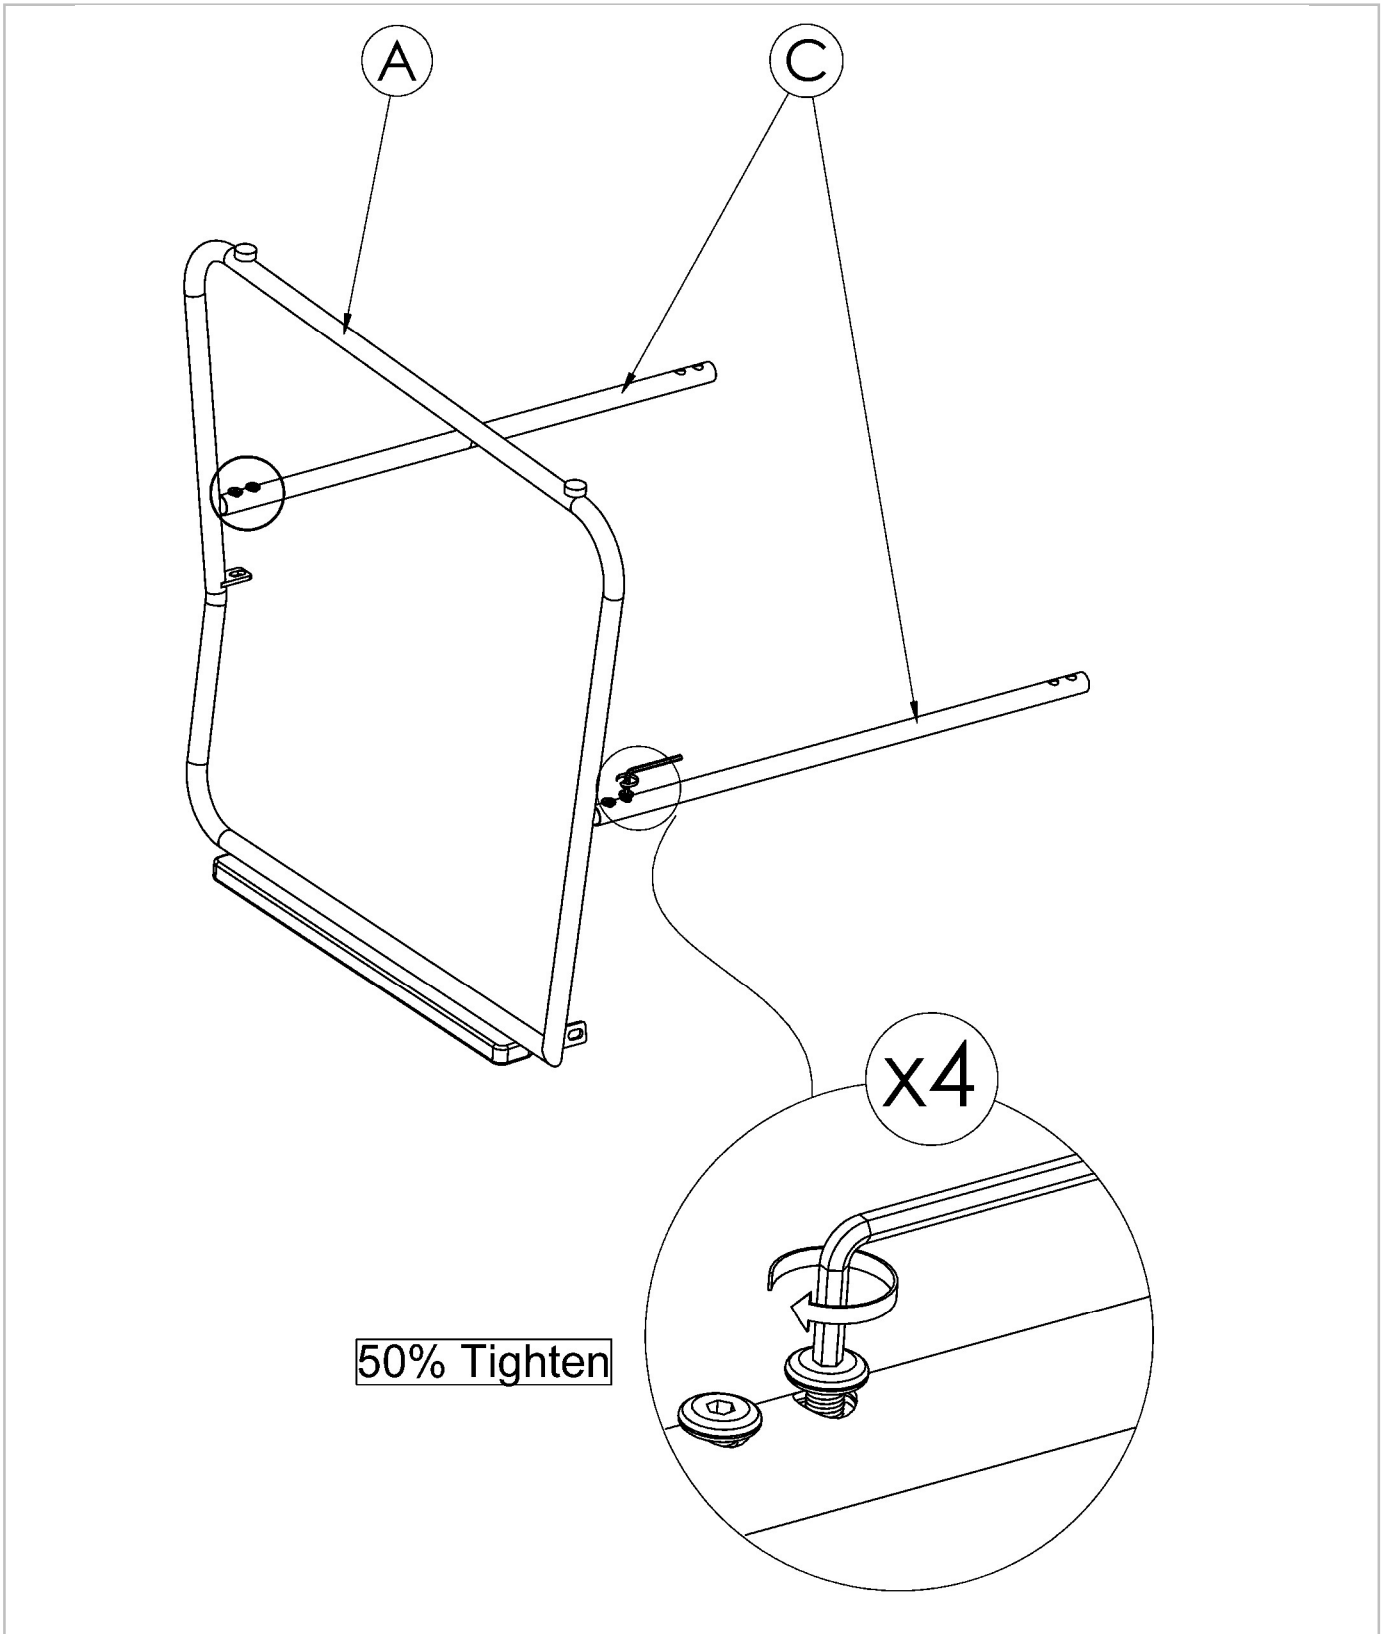

# ASSEMBLY INSTRUCTION

Hampton Lounge Chair

ITEM #: 82059681

# COMPONENT LIST

1		M6x15	12 pcs
2		$\phi 6 \times \phi 19$	04 pcs
3		Key 4	01 pc

INSTRUCTION  
Step 1

INSTRUCTION  
Step 2

50% Tighten

INSTRUCTION

Step 3

INSTRUCTION

Step 4

INSTRUCTION

Step 5

D

100% Tighten

x12