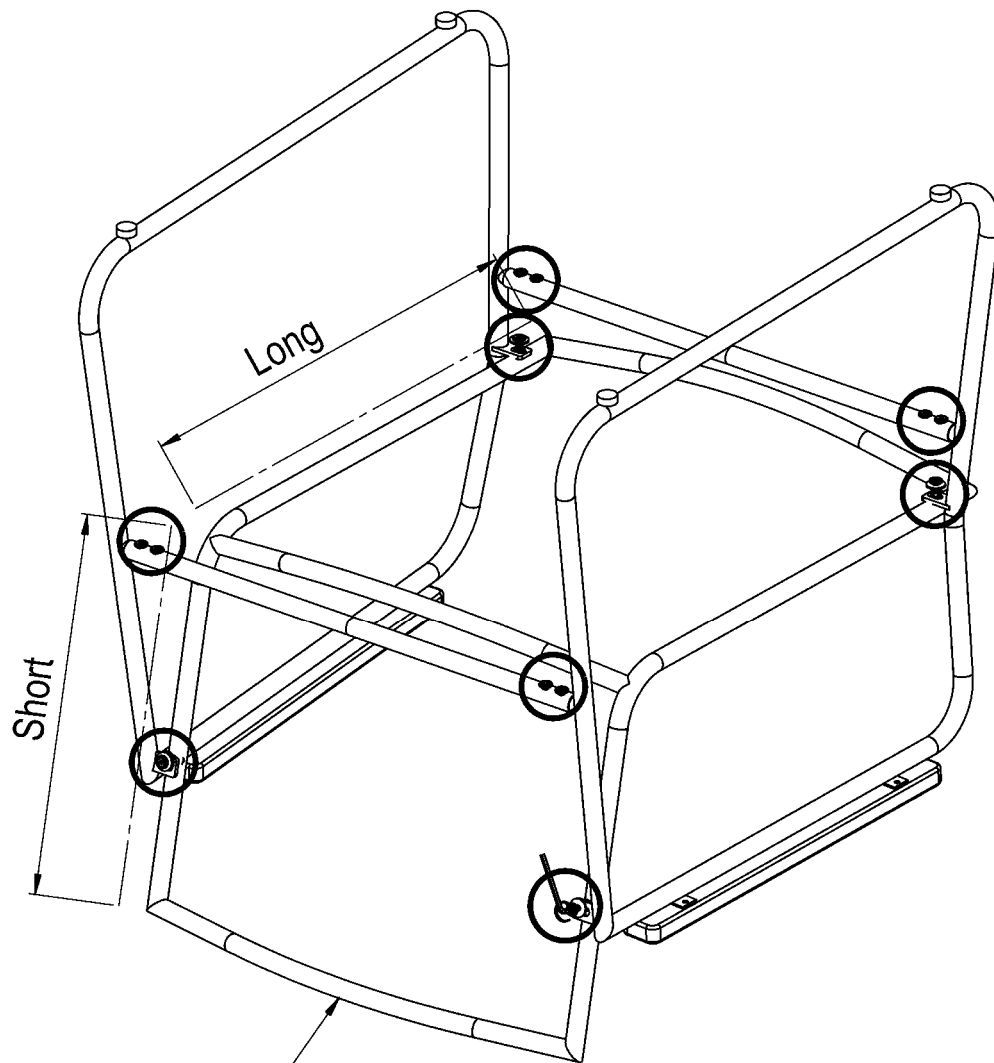

# ASSEMBLY INSTRUCTION

Hampton Lounge Chair

ITEM #: 82059681

# COMPONENT LIST

1		M6x15	12 pcs
2		$\phi 6 \times \phi 19$	04 pcs
3		Key 4	01 pc

INSTRUCTION  
Step 1

INSTRUCTION  
Step 2

50% Tighten

INSTRUCTION

Step 3

INSTRUCTION

Step 4

INSTRUCTION

Step 5

D

100% Tighten

x12