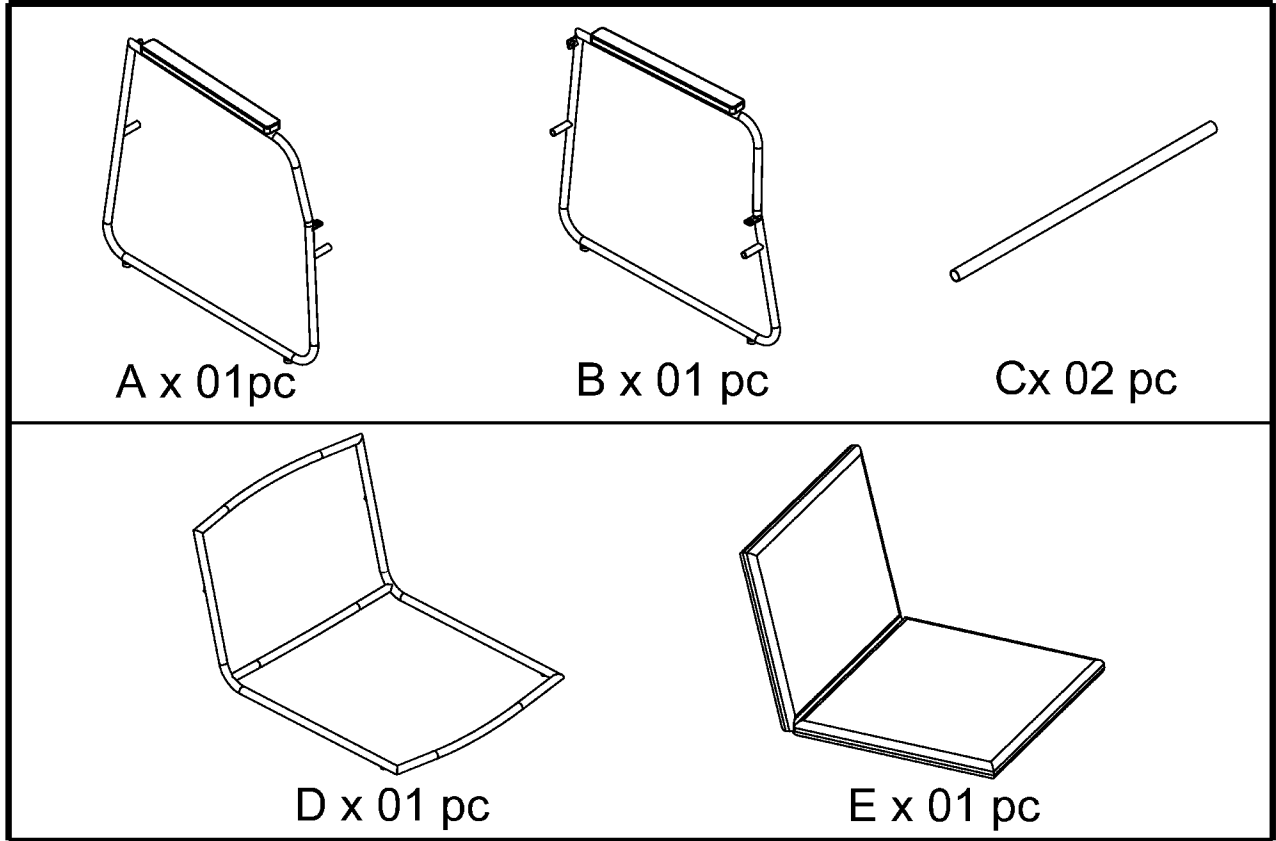

# ASSEMBLY INSTRUCTION

Hampton Lounge Chair

ITEM #: 82059681

# COMPONENT LIST

1		M6x15	12 pcs
2		$\phi 6 \times \phi 19$	04 pcs
3		Key 4	01 pc

INSTRUCTION  
Step 1

INSTRUCTION  
Step 2

50% Tighten

INSTRUCTION

Step 3

INSTRUCTION

Step 4

INSTRUCTION

Step 5

D

100% Tighten

x12