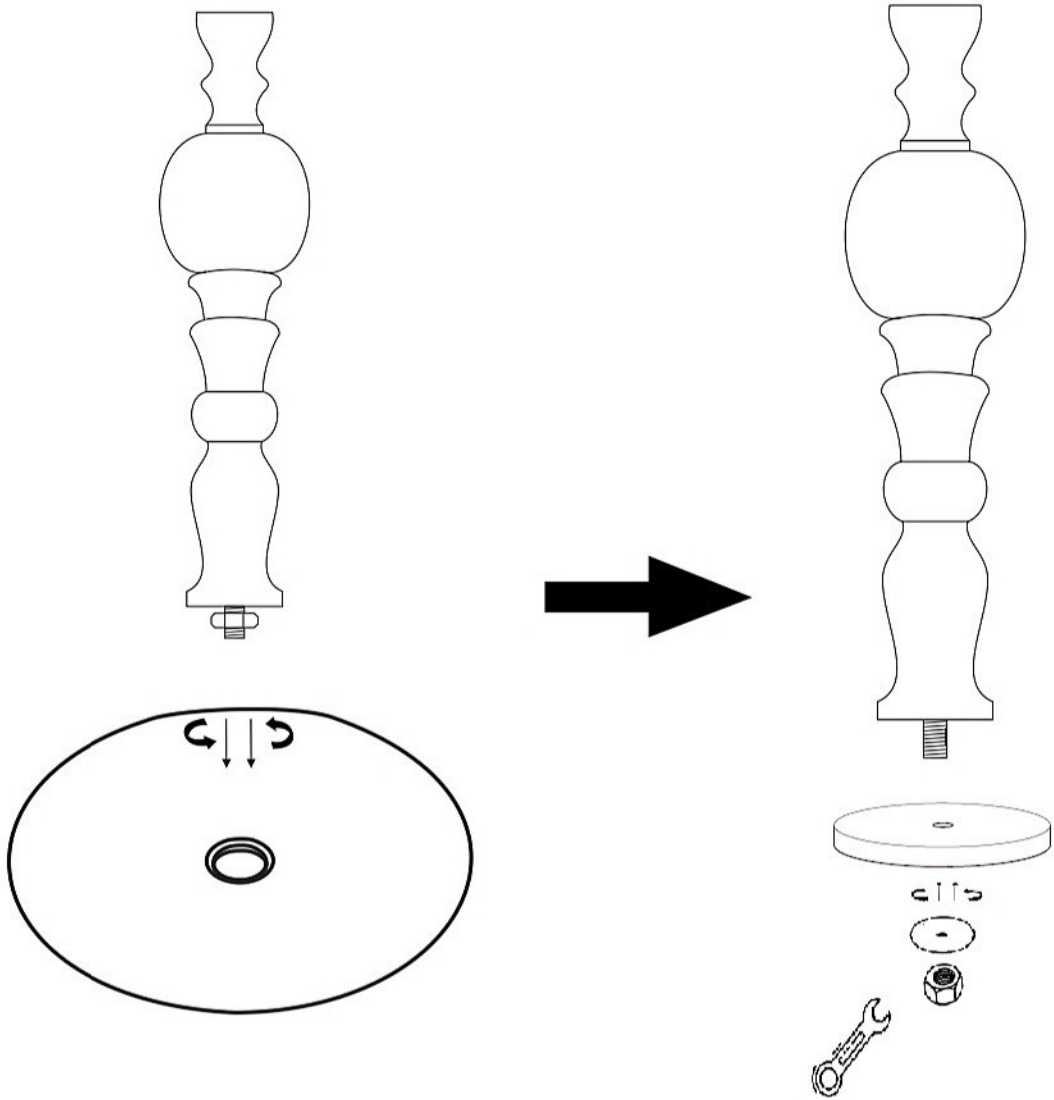

PRODUCT INFORMATION

Pierre Side Table, Nature, Mango

82064627

COMPONENT LIST

Step : 1

Item	Image	Qty
A		1
B		1
C		1
D		1
E		1

INSTRUCTION

Step : 2

INSTRUCTION

Step : 3

INSTRUCTION

Step : 4