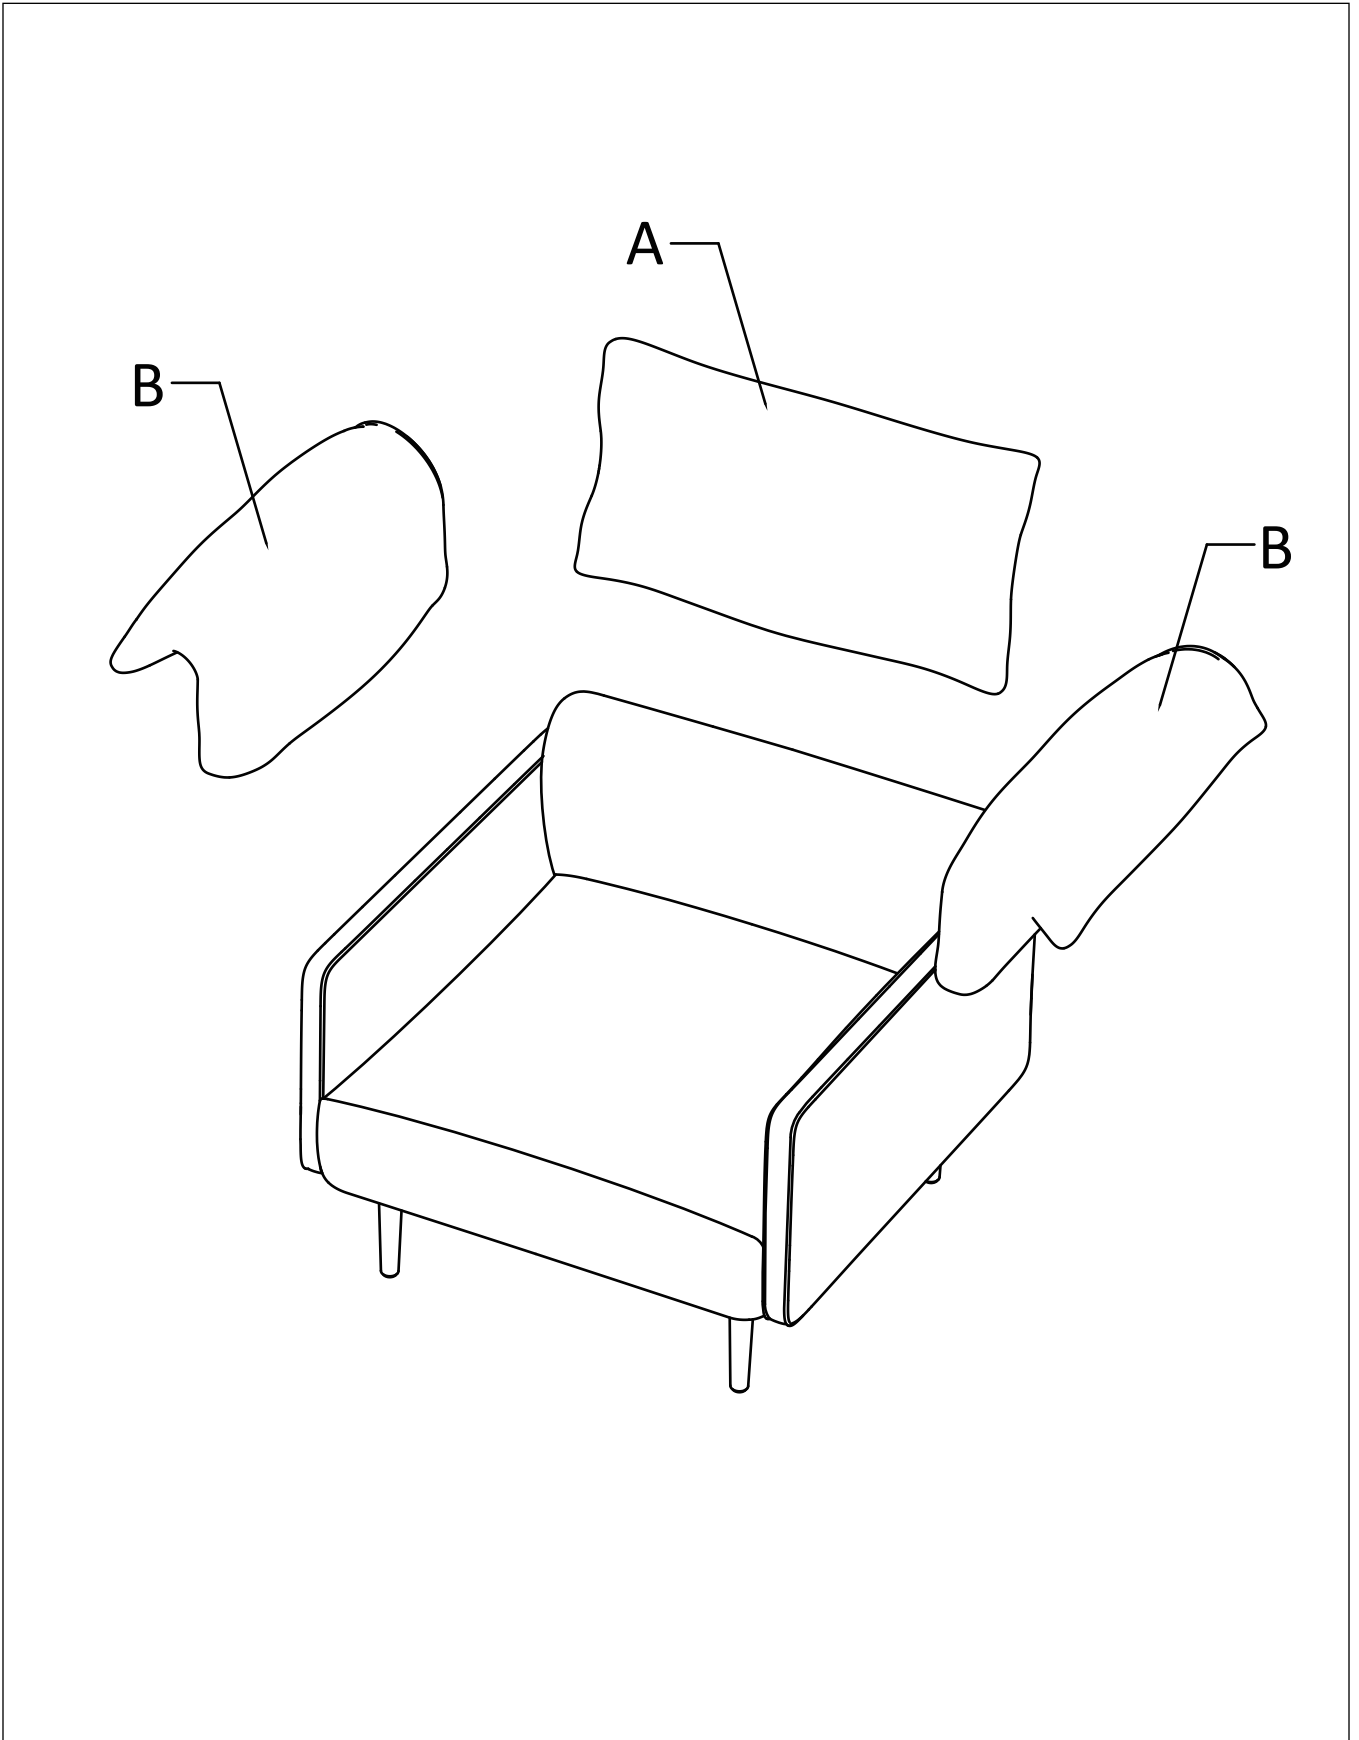

ASSEMBLY INSTRUCTION

Chesham Lounge Chair, White, Polyester

82057056

COMPONENT LIST

A-2PCS

B-2PCS

C-4PCS

D-1PC

COMPONENT LIST

Step 1

COMPONENT LIST

Step 2

COMPONENT LIST

Step 3

180KG/396LBS