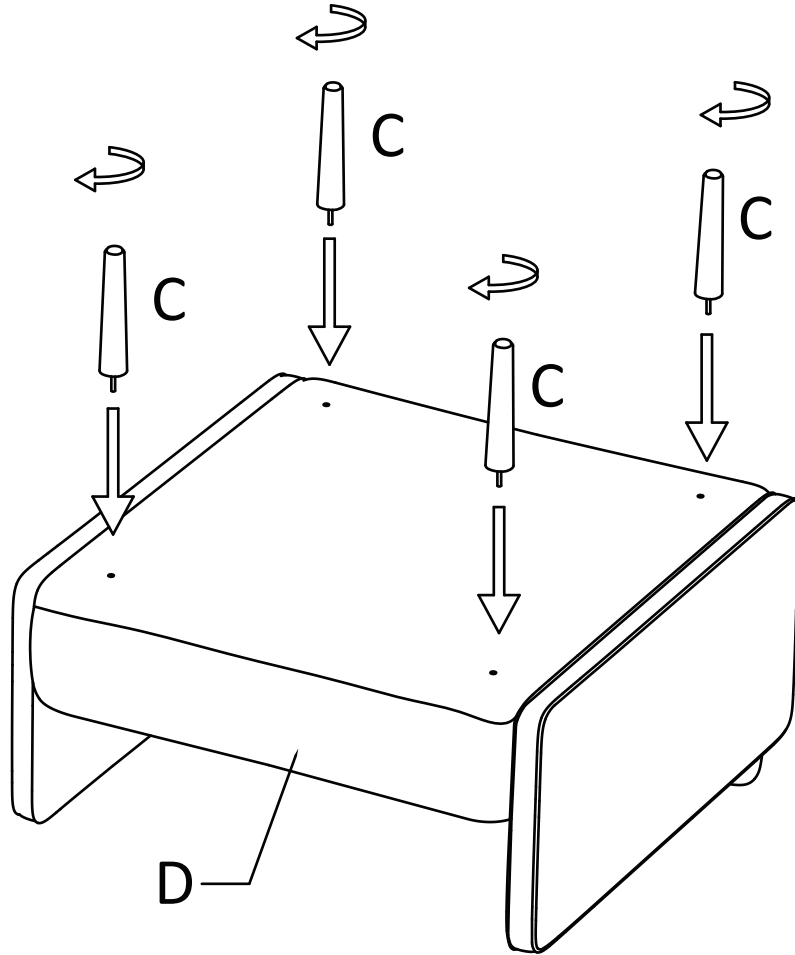

ASSEMBLY INSTRUCTION

Chesham Lounge Chair, White, Polyester

82057056

COMPONENT LIST

A-2PCS

B-2PCS

C-4PCS

D-1PC

COMPONENT LIST

Step 1

COMPONENT LIST

Step 2

COMPONENT LIST

Step 3

180KG/396LBS