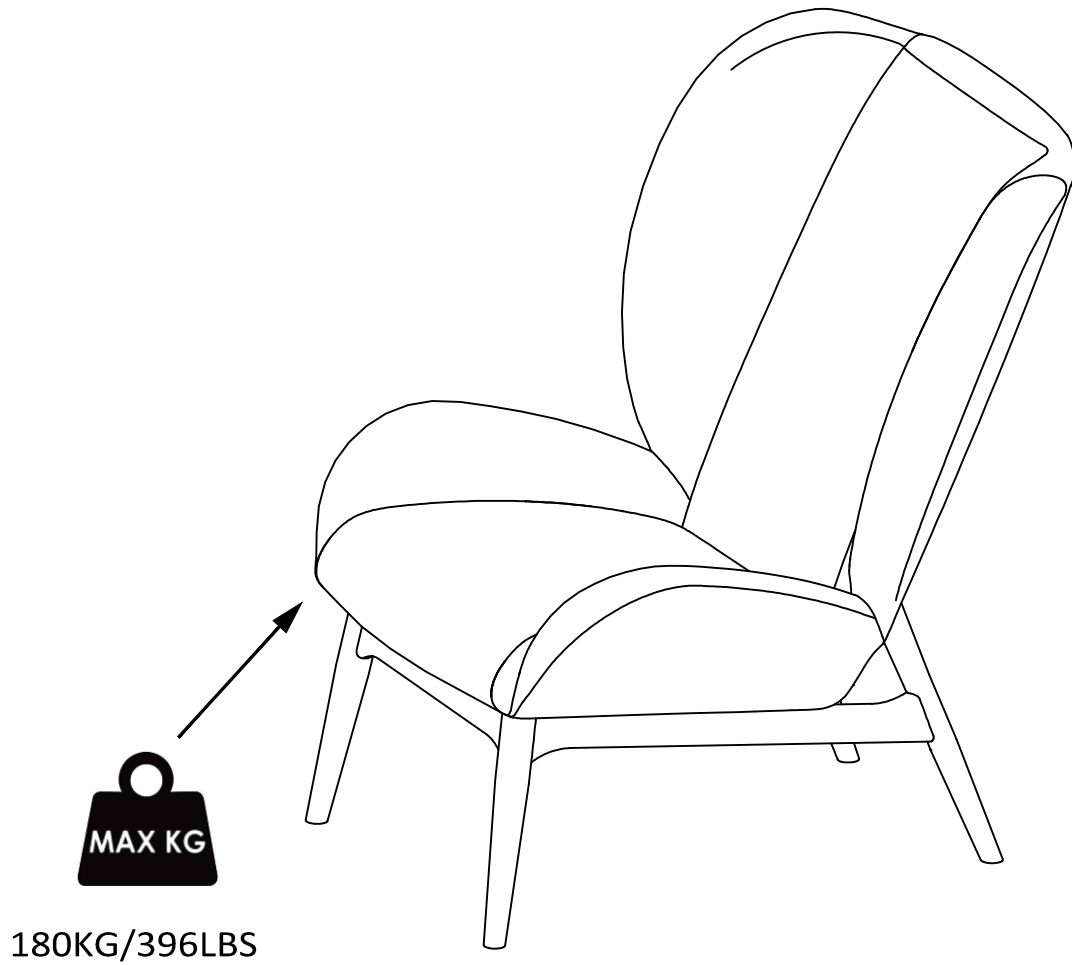

INSTRUCTION

Step 1

***Bloomingville**®
-EVER CHANGING HOMES