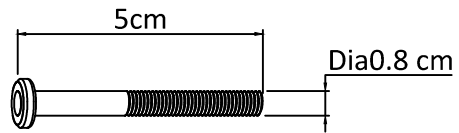

ASSEMBLY INSTRUCTION

Ted Lounge Chair

82051469

COMPONENT LIST

A-4PCS

B-1PC

C-1PC

D-1PC

INSTRUCTION

Step 1

INSTRUCTION

Step 2

150KG/330LBS