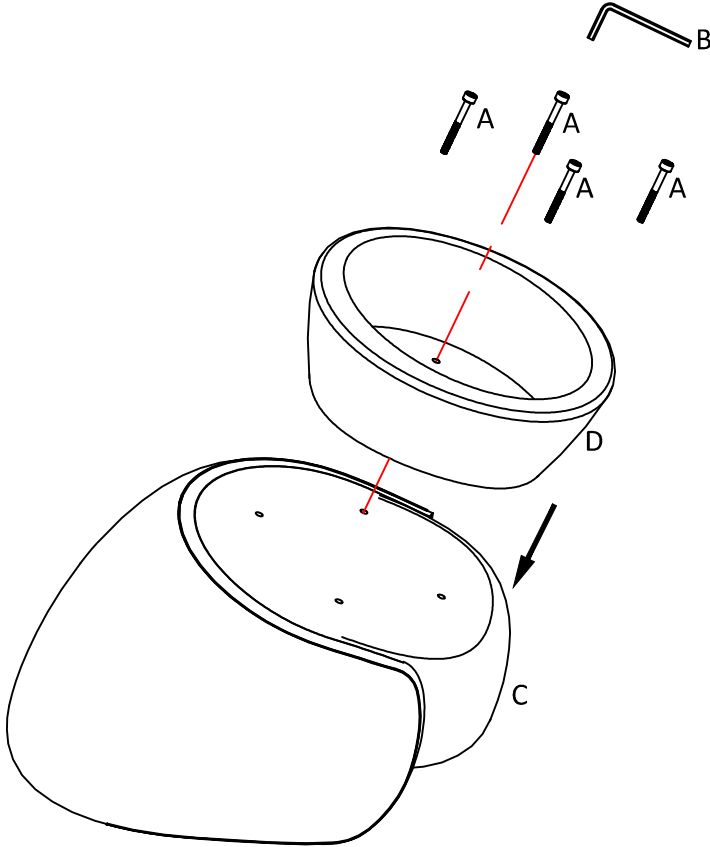

ASSEMBLY INSTRUCTION

Ted Lounge Chair

82051469

COMPONENT LIST

A-4PCS

B-1PC

C-1PC

D-1PC

INSTRUCTION

Step 1

INSTRUCTION

Step 2

150KG/330LBS