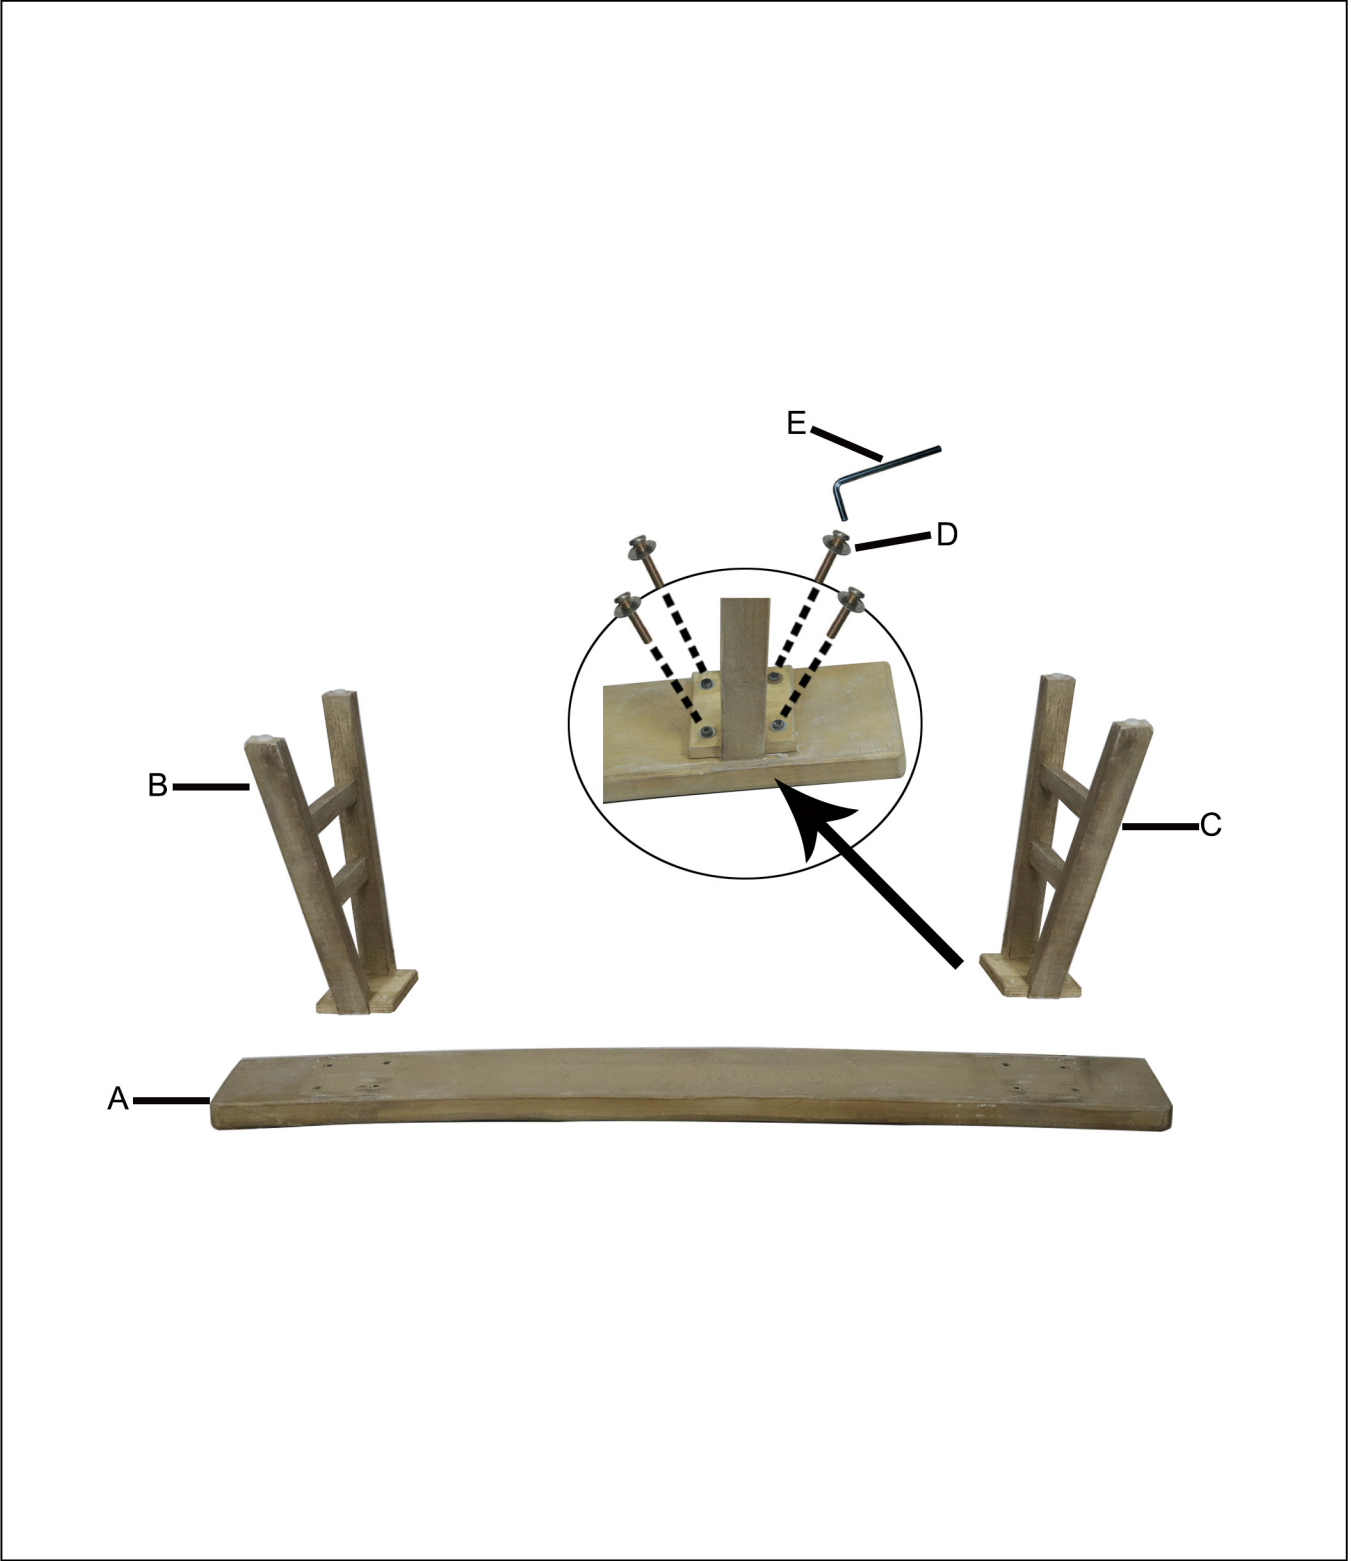

PRODUCT INFORMATION

Glendale Bench, Nature, Reclaimed Pine Wood

82064649

INSTRUCTION

Step 1

Ax1

Bx1

Cx1

Dx8

dia 8x40

Ex1

dia 8

INSTRUCTION

Step 2

INSTRUCTION

Step 3