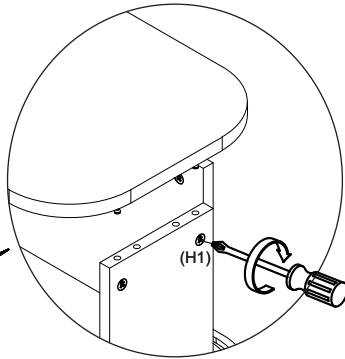

Ⓖ x 1  
Assy Right Door

Ⓗ x 1  
Assy Left Leg

Ⓘ x 1  
Assy Right Leg

Ⓙ x 1  
Strecher

Ⓚ x 2  
Groove Cover

⑨

(H5)  
JF Screw Ø8 x 12mm  
4 pcs

(H1)  
Minifix Housing  
14 pcs

(H2)  
Minifix Bolt  
14 pcs

(H3)  
Dowel  
Ø8 x 30  
12 pcs

(H4)  
JCBC M6 x 35mm  
6 pcs

(H5)  
JF Screw Ø8 x 12mm  
4 pcs

(H6)  
Allen Key M4  
1 pc

8

Use Manual Screwdriver

1