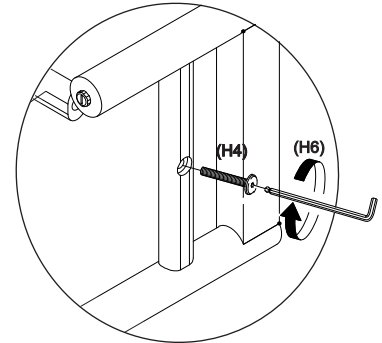

Ⓖ x 1  
Assy Right Door

Ⓗ x 1  
Assy Left Leg

Ⓘ x 1  
Assy Right Leg

Ⓙ x 1  
Strecher

Ⓚ x 2  
Groove Cover

⑨

(H5)  
JF Screw Ø8 x 12mm  
4 pcs

(H1)  
Minifix Housing  
14 pcs

(H2)  
Minifix Bolt  
14 pcs

(H3)  
Dowel  
Ø8 x 30  
12 pcs

(H4)  
JCBC M6 x 35mm  
6 pcs

(H5)  
JF Screw Ø8 x 12mm  
4 pcs

(H6)  
Allen Key M4  
1 pc

8

Use Manual Screwdriver

1