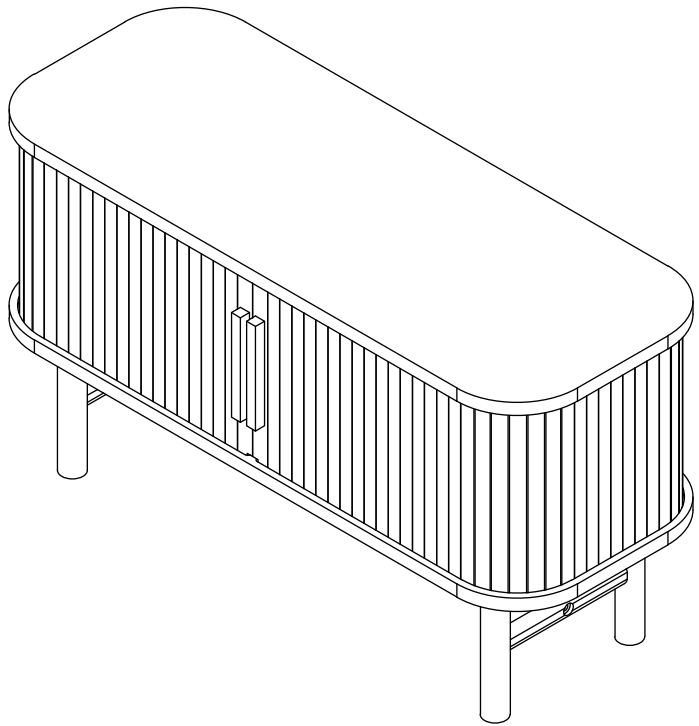

---

**PRODUCT INFORMATION**  
**LEX CABINET**  
**82057404**

Ⓐ x 1  
Top Panel

Ⓑ x 1  
Left Panel

Ⓒ x 1  
Right Panel

Ⓓ x 1  
Assy Bottom Panel

Ⓔ x 1  
Back Panel

Ⓕ x 1  
Assy left Door

Ⓖ x 1  
Assy Right Door

Ⓗ x 1  
Assy Left Leg

Ⓘ x 1  
Assy Right Leg

Ⓙ x 1  
Strecher

Ⓚ x 2  
Groove Cover

⑨

(H5)  
JF Screw Ø8 x 12mm  
4 pcs

(H1)  
Minifix Housing  
14 pcs