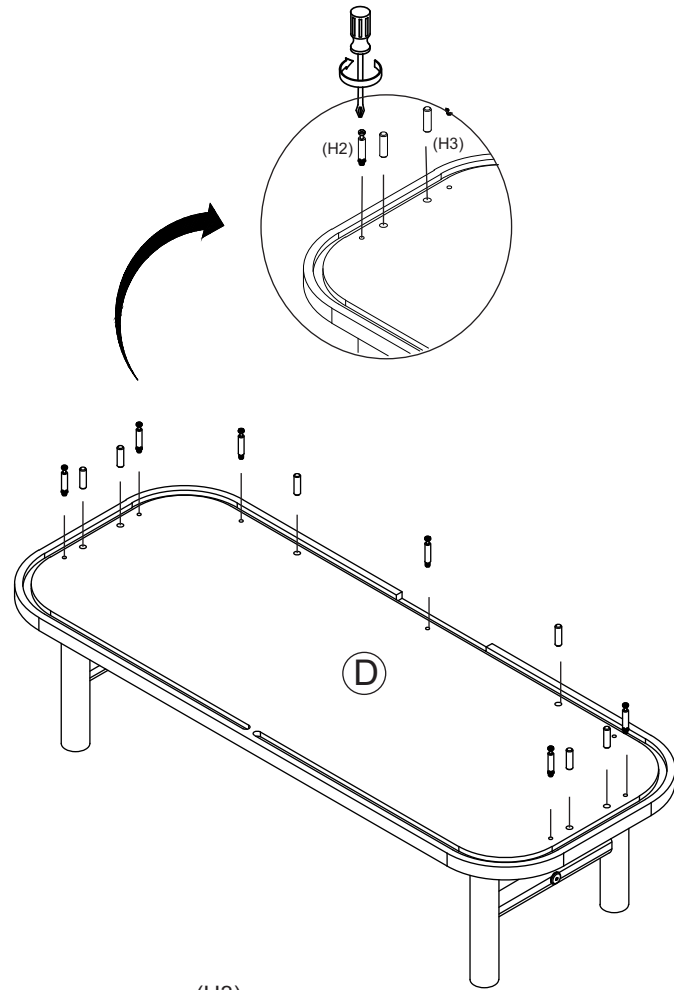

Ⓖ x 1  
Assy Right Door

Ⓗ x 1  
Assy Left Leg

Ⓘ x 1  
Assy Right Leg

Ⓙ x 1  
Strecher

Ⓚ x 2  
Groove Cover

⑨

(H5)  
JF Screw Ø8 x 12mm  
4 pcs

(H1)  
Minifix Housing  
14 pcs

(H4)  
JCBC M6x35  
2 pcs

2

(H4)  
JCBC M6x35  
4 pcs

7

(H2)  
Minifix Bolt  
7 pcs

(H3)  
Dowel  
Ø8 x 30  
6 pcs

4

(H2)  
Minifix Bolt  
6 pcs

(H3)  
Dowel  
Ø8 x 30  
6 pcs

5

Use Manual Screwdriver

6

Use Manual Screwdriver

3

(H1)  
Minifix Housing  
14 pcs

Use Manual Screwdriver