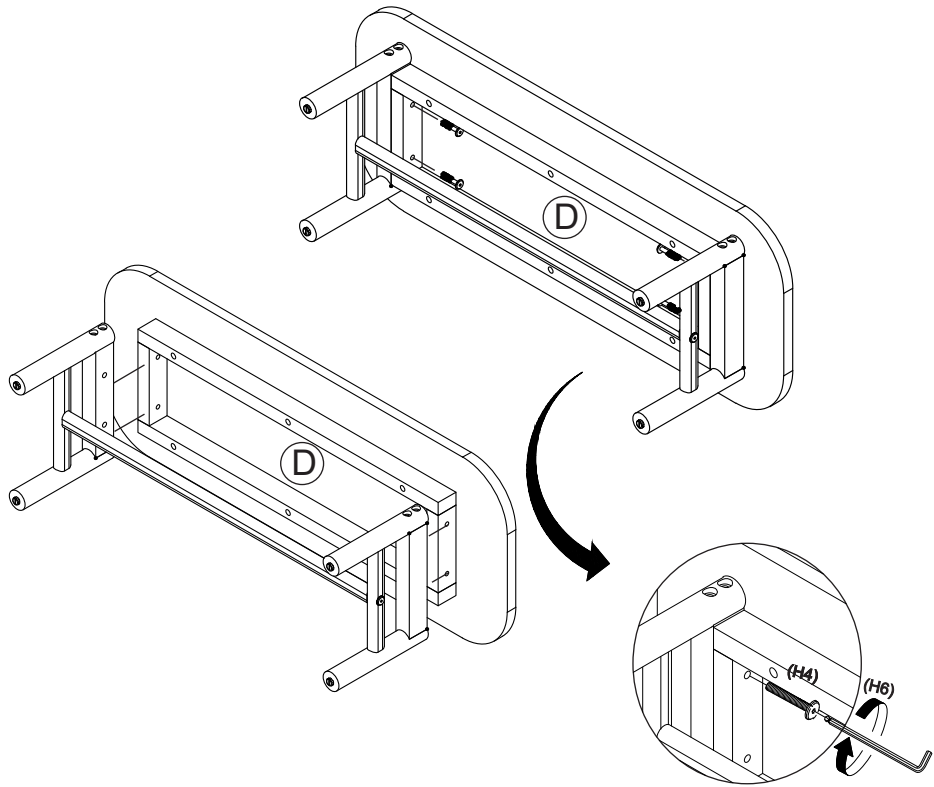

2

(H4)
JCBC M6x35
4 pcs

7