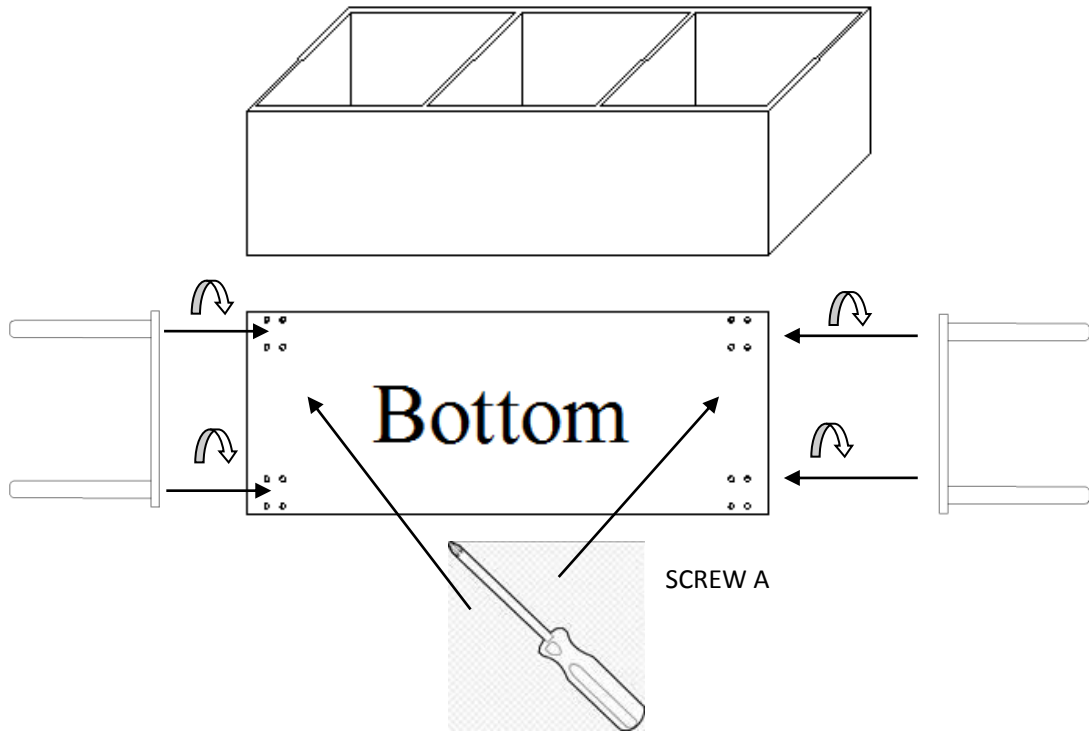

INSTRUCTION

Step 1

Step 2