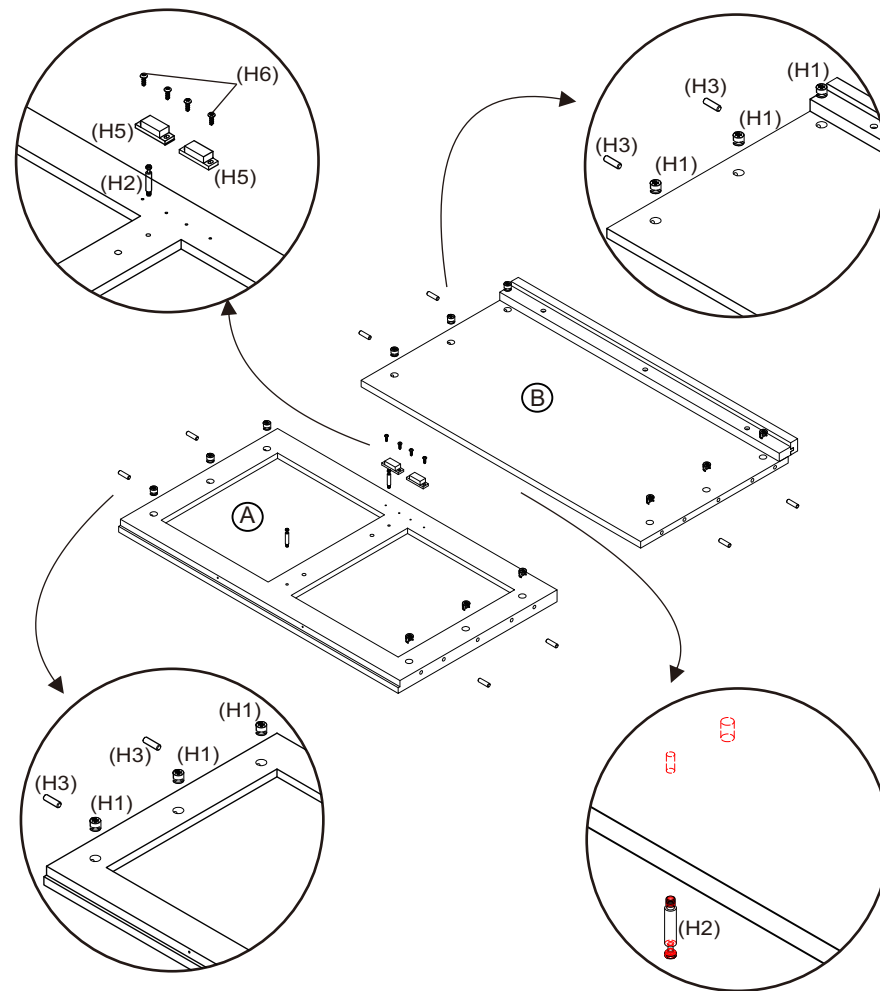

(H4)
Brass Hinge
6 pcs

(H5)
Magnetic Catches
2 pcs

(H6)
JP Screw Ø6 x 16 mm
4 pcs

(H7)
Plat Catches
2 pcs

(H8)
JF Screw Ø6 x 12 mm
4 pcs

(H9)
JP Screw Ø6 x 12 mm
24 pcs

(H10)
JP Screw Ø8 x 25 mm
2 pcs

(H11)
JP Screw Ø8 x 32 mm
4 pcs

(H12)
JF Screw Ø6 x 19 mm
24 pcs

(H13)
Anti tipping
1 pcs

(H14)
Handle
2 pcs

(H15)
Fischer S6
1 pc

9

- (H7) Plat Catches 2 pcs
- (H8) JF Screw Ø6 x 12 mm 4 pcs
- (H14) Handle 2 pcs
- (H11) JP Screw Ø6 x 32 mm 4 pcs

8

(H10)
JP Screw Ø8 x 25 mm
2 pcs

1

(H1)
Minifix Housing
12 pcs

(H2)
Minifix Bolt
4 pcs

(H3)
Dowel Ø8x30
8 pcs

(H5)
Magnetic Catches
2 pcs

(H6)
JP Screw Ø6 x 16 mm
4 pcs