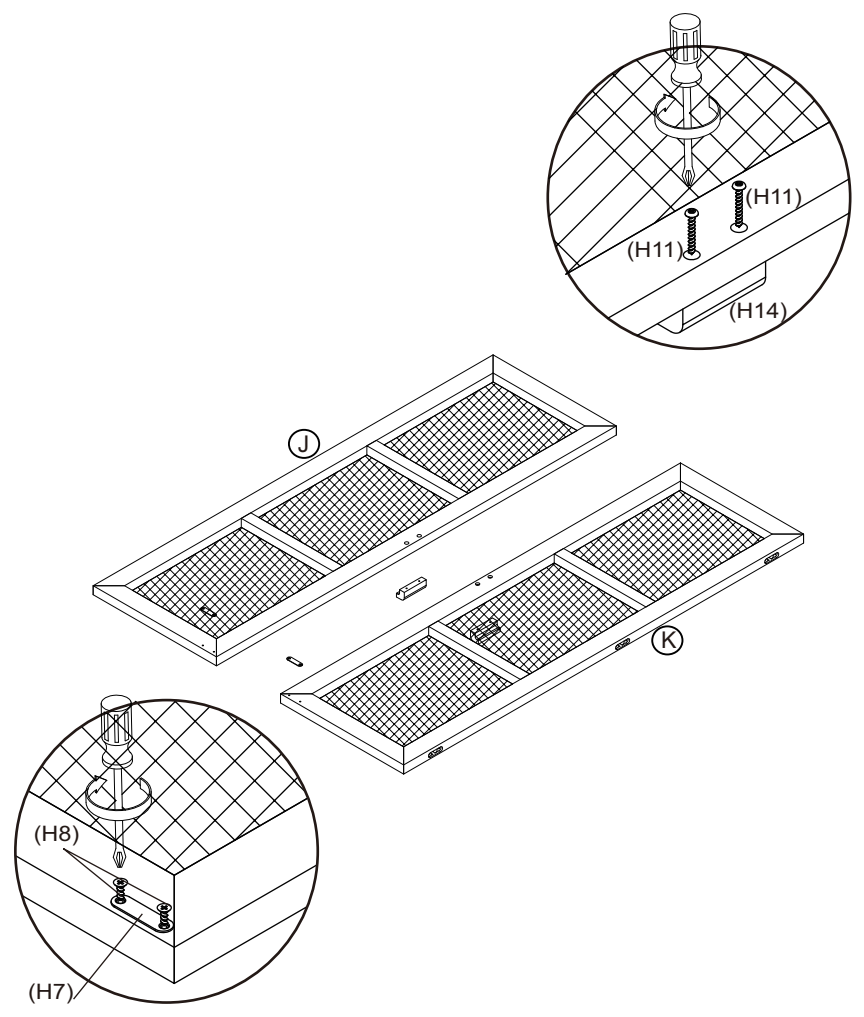

(H12)
JF Screw Ø6 x 19 mm
24 pcs

(H13)
Anti tipping
1 pcs

(H14)
Handle
2 pcs

(H15)
Fischer S6
1 pc

9

- (H7) Plat Catches 2 pcs
- (H8) JF Screw Ø6 x 12 mm 4 pcs
- (H14) Handle 2 pcs
- (H11) JP Screw Ø6 x 32 mm 4 pcs

8

(H10)
JP Screw Ø8 x 25 mm
2 pcs

1

(H1)
Minifix Housing
12 pcs

(H2)
Minifix Bolt
4 pcs

(H3)
Dowel Ø8x30
8 pcs

(H5)
Magnetic Catches
2 pcs

(H6)
JP Screw Ø6 x 16 mm
4 pcs