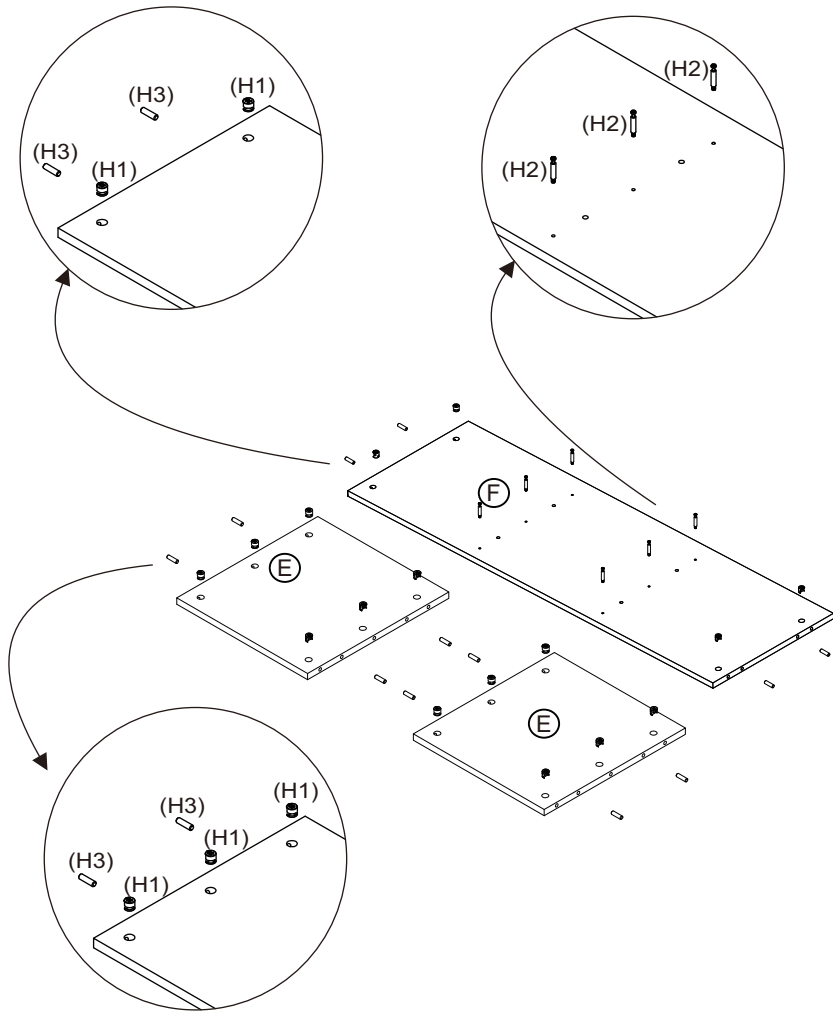

(H12)
JF Screw Ø6 x 19 mm
24 pcs

(H13)
Anti tipping
1 pcs

(H14)
Handle
2 pcs

(H15)
Fischer S6
1 pc

9

- (H7) Plat Catches 2 pcs
- (H8) JF Screw Ø6 x 12 mm 4 pcs
- (H14) Handle 2 pcs
- (H11) JP Screw Ø6 x 32 mm 4 pcs

8

(H10)
JP Screw Ø8 x 25 mm
2 pcs

1

(H1)
Minifix Housing
12 pcs

(H2)
Minifix Bolt
4 pcs

(H3)
Dowel Ø8x30
8 pcs

(H5)
Magnetic Catches
2 pcs

(H6)
JP Screw Ø6 x 16 mm
4 pcs

2

(H1)
Minifix Housing
16 pcs

(H2)
Minifix Bolt
6 pcs

(H3)
Dowel Ø8x30
12 pcs

7

(H9)
JP Screw Ø6 x 12 mm
24 pcs

6

3