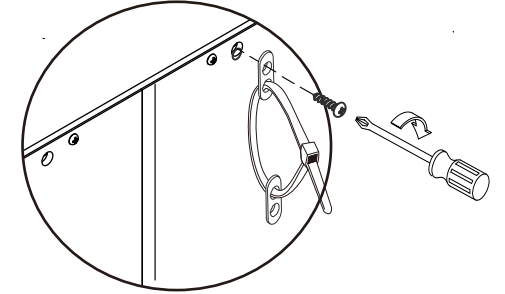

(H13)
Anti tipping
1 pcs

(H15)
Fischer S6
1 pc