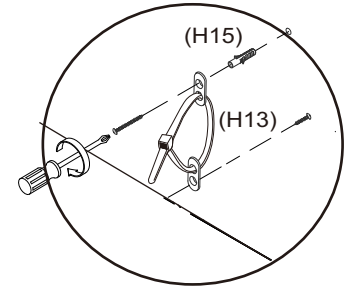

PRODUCT INFORMATION
MARIKKA CABINET
82057282

(H13)
Anti tipping
1 pcs

(H15)
Fischer S6
1 pc

(H4)
Brass Hinge
6 pcs

(H12)
JF Screw Ø6 x 19 mm
24 pcs

(H1)
Minifix Housing
28 pcs

(H2)
Minifix Bolt
28 pcs

(H3)
Dowel Ø8x30
20 pcs

(H4)
Brass Hinge
6 pcs

(H5)
Magnetic Catches
2 pcs

(H6)
JP Screw Ø6 x 16 mm
4 pcs

(H7)
Plat Catches
2 pcs

(H8)
JF Screw Ø6 x 12 mm
4 pcs

(H9)
JP Screw Ø6 x 12 mm
24 pcs

(H10)
JP Screw Ø8 x 25 mm
2 pcs

(H11)
JP Screw Ø8 x 32 mm
4 pcs

8

(H10)
JP Screw Ø8 x 25 mm
2 pcs

1

(H1)
Minifix Housing
12 pcs

(H2)
Minifix Bolt
4 pcs

(H3)
Dowel Ø8x30
8 pcs

(H5)
Magnetic Catches
2 pcs

(H6)
JP Screw Ø6 x 16 mm
4 pcs