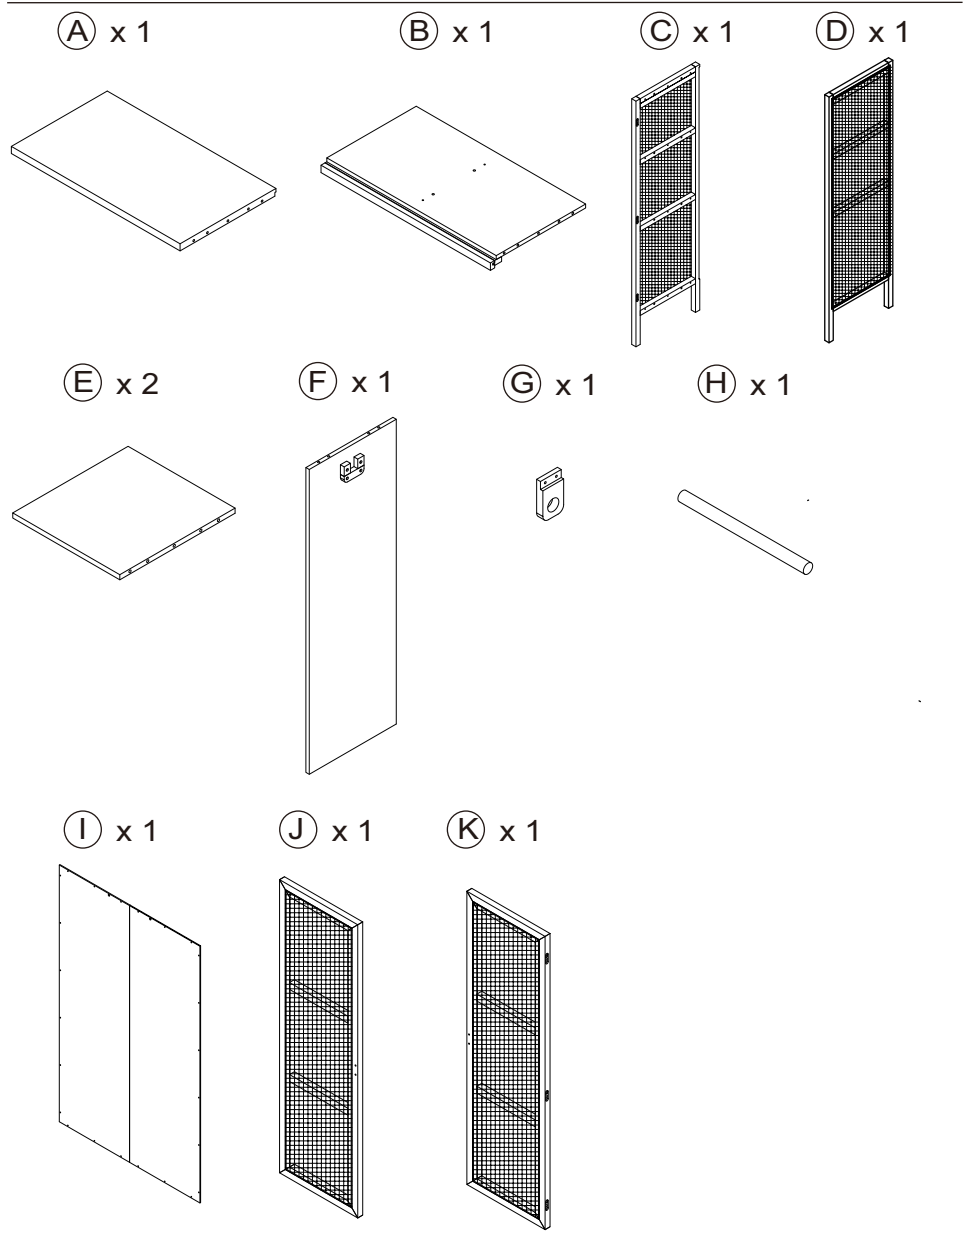

(H12)
JF Screw Ø6 x 19 mm
24 pcs

(H13)
Anti tipping
1 pcs

(H14)
Handle
2 pcs

(H15)
Fischer S6
1 pc

9

- (H7) Plat Catches 2 pcs
- (H8) JF Screw Ø6 x 12 mm 4 pcs
- (H14) Handle 2 pcs
- (H11) JP Screw Ø6 x 32 mm 4 pcs