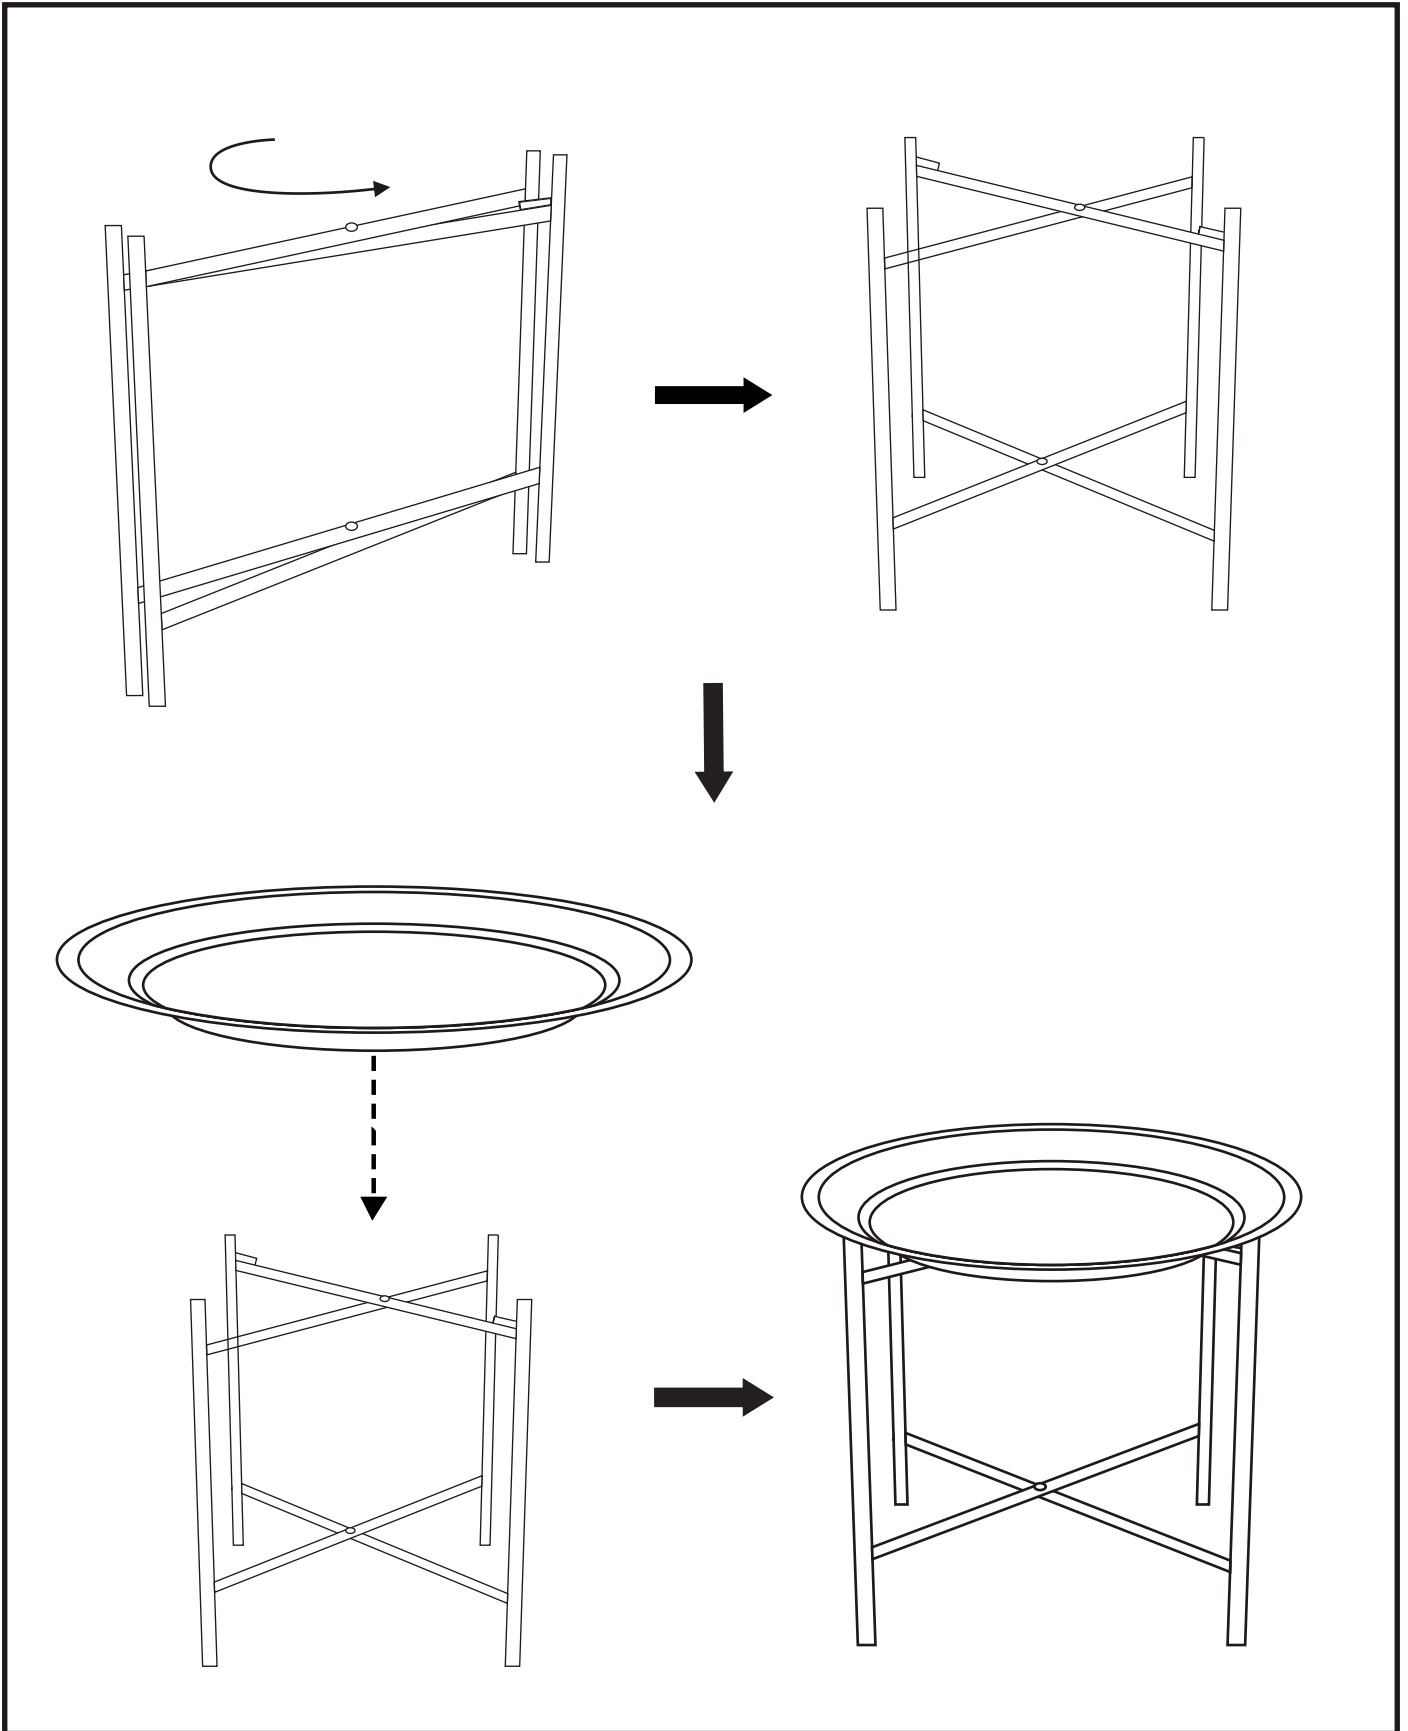

# PRODUCT INFORMATION

Dalia Coffee Table, Bronze, Iron

82059605

# COMPONENT LIST

PART	IMAGES	QTY
<b>A</b>		<b>1X</b>
<b>B</b>		<b>1X</b>

INSTRUCTION  
Step 1

INSTRUCTION  
Step 2