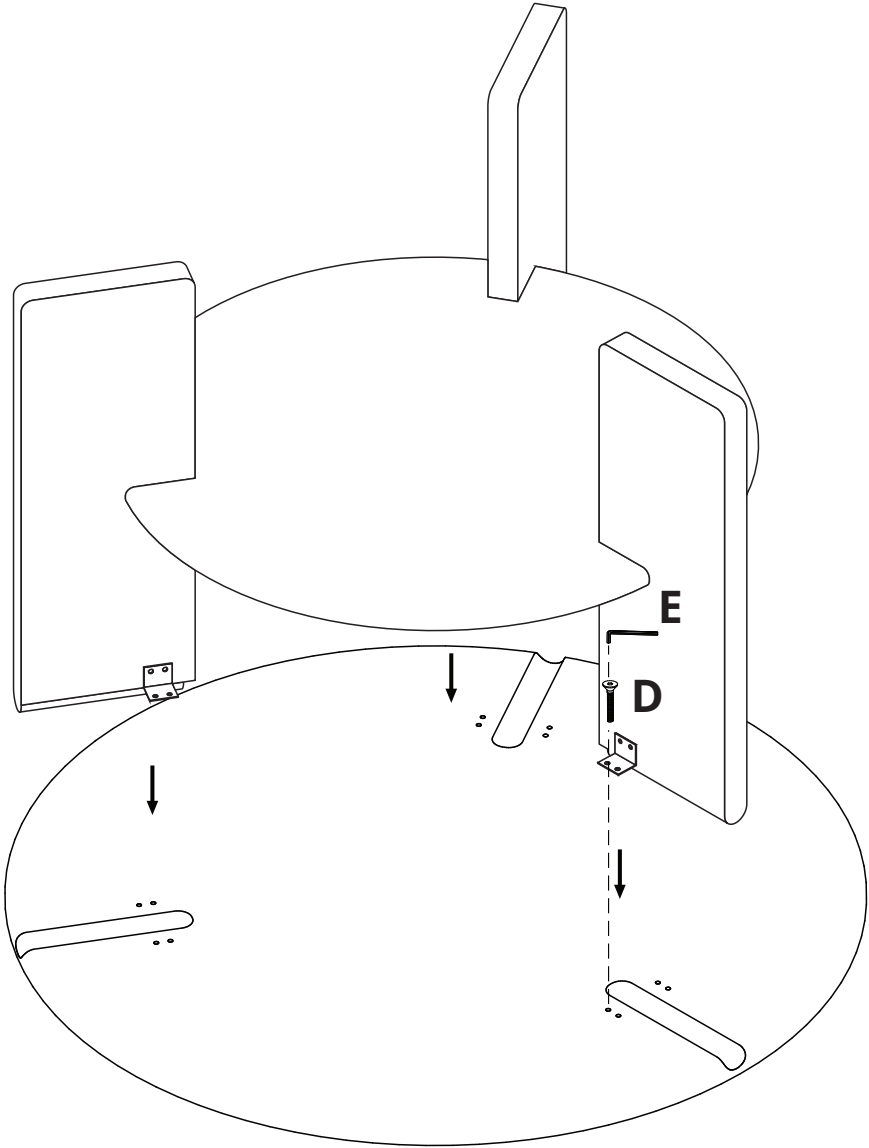

## ASSEMBLY INSTRUCTION

Lourdes Coffee Table, Nature, MDF

82054375

# COMPONENT LIST

INSTRUCTION  
Step 1

INSTRUCTION  
Step 2

INSTRUCTION  
Step 3