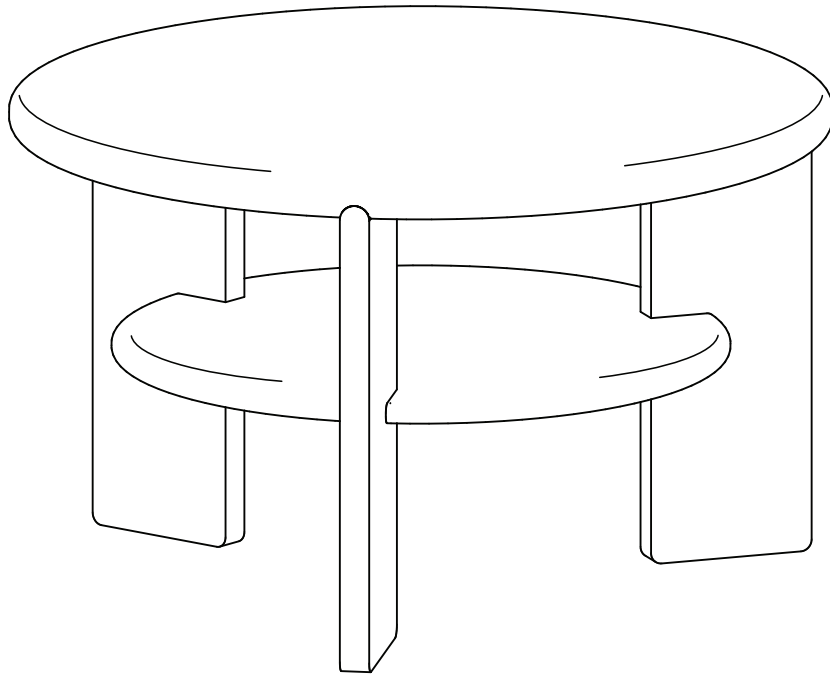

COMPONENT LIST