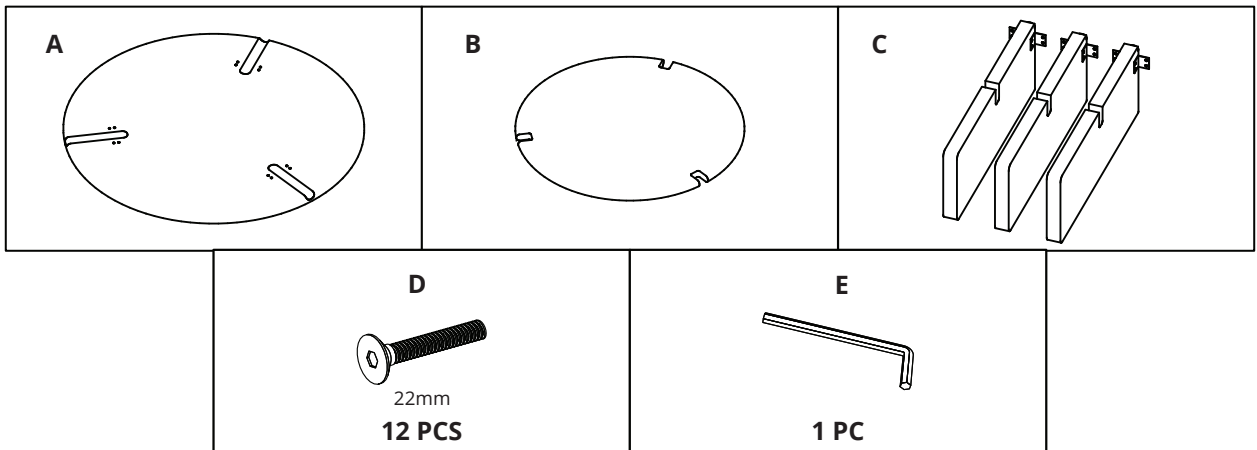

## ASSEMBLY INSTRUCTION

Lourdes Coffee Table, Nature, MDF

82054375

# COMPONENT LIST

INSTRUCTION  
Step 1

INSTRUCTION  
Step 2

INSTRUCTION  
Step 3