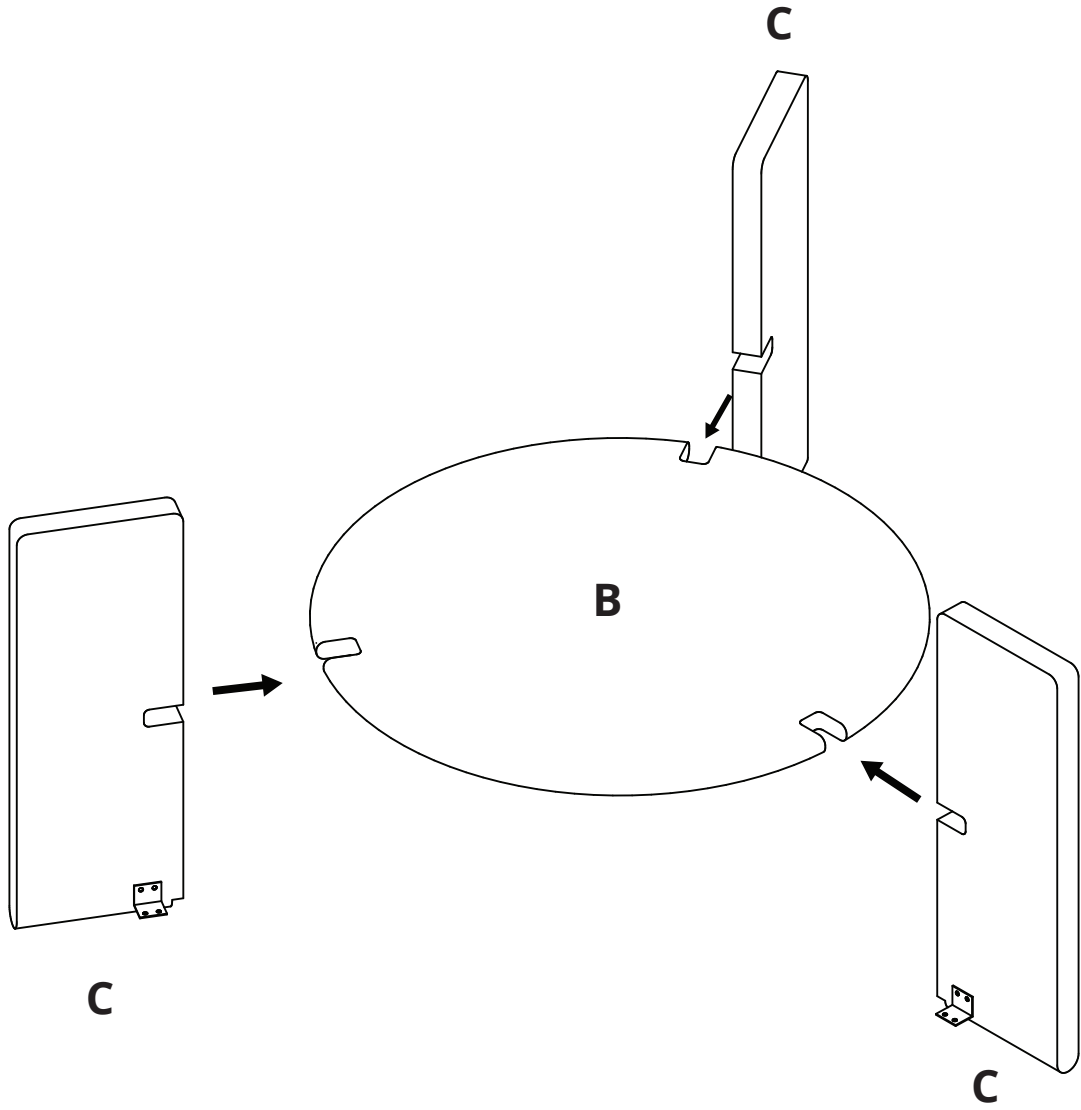

## ASSEMBLY INSTRUCTION

Lourdes Coffee Table, Nature, MDF

82054375

# COMPONENT LIST

INSTRUCTION  
Step 1

INSTRUCTION  
Step 2

INSTRUCTION  
Step 3