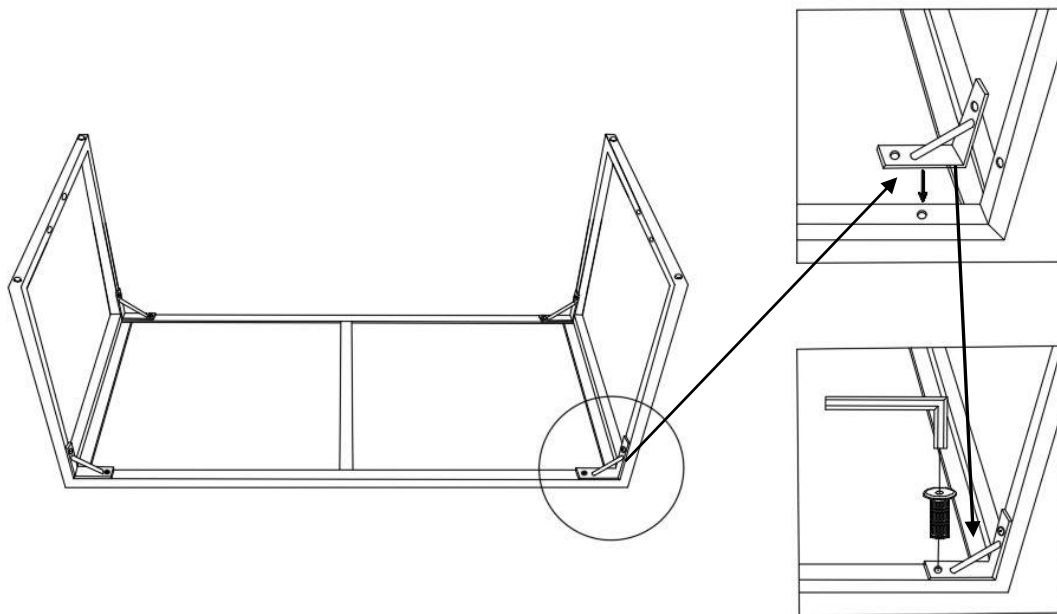

INSTRUCTION
Step 3