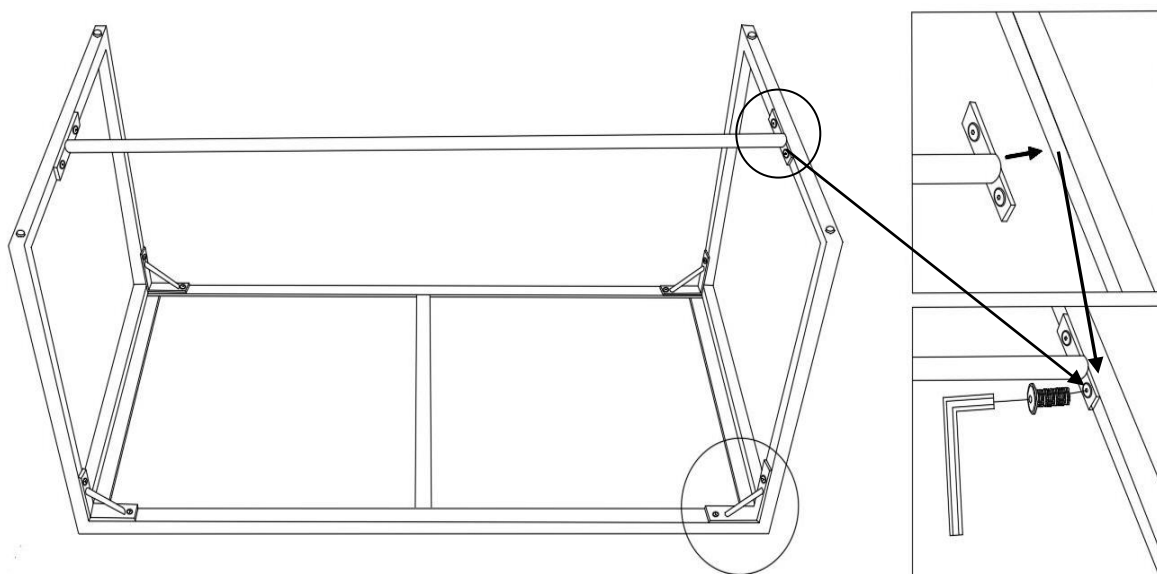

PRODUCT INFORMATION

Ines Coffee Table, White, Marble

82064026

INSTRUCTION

Step 1

COMPONENT LIST

Item	Image	Quantity	Item	Image	Quantity
A		1	B		4
C		1	D		12
E		1			

INSTRUCTION

Step 2

INSTRUCTION
Step 3

INSTRUCTION