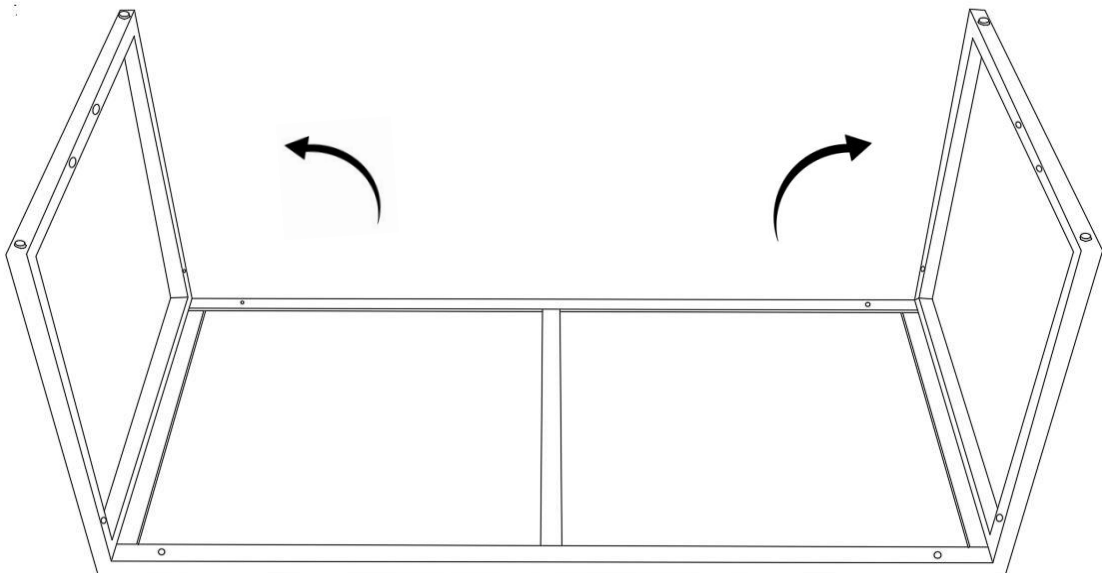

INSTRUCTION

Step 2