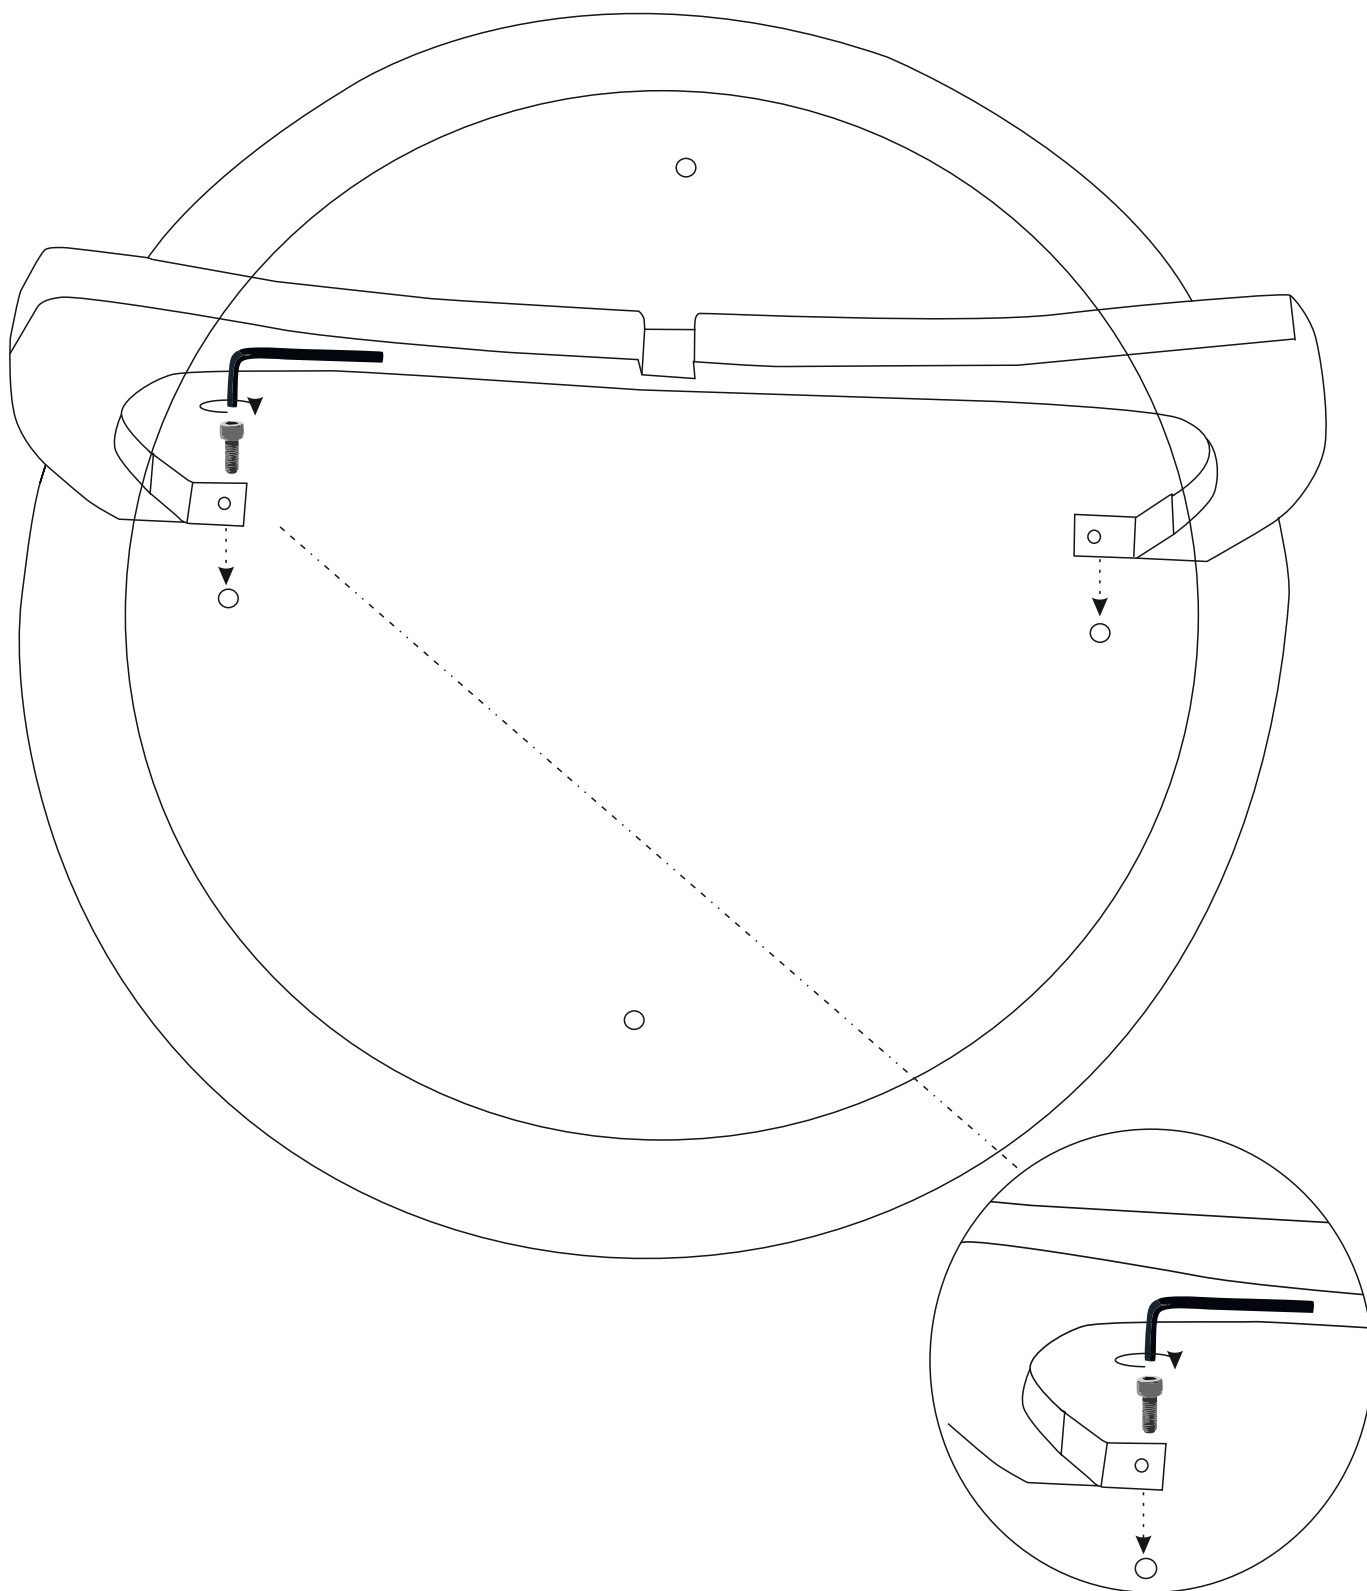

ASSEMBLY INSTRUCTIONS

ITEM NAME : Coffee Table, Brown, Mango
ITEM NO. 82051680

COMPONENT LIST

| | | |
|-----|--|----|
| (A) |  | X1 |
| (B) |  | X2 |
| (C) |  | X4 |
| (D) |  | X4 |
| (E) |  | X1 |
| (F) |  | X1 |
| (G) |  | X1 |
| (H) |  | X1 |

INSTRUCTION
STEP - 1

INSTRUCTION

STEP - 2

INSTRUCTION

STEP - 3

INSTRUCTION
STEP - 4