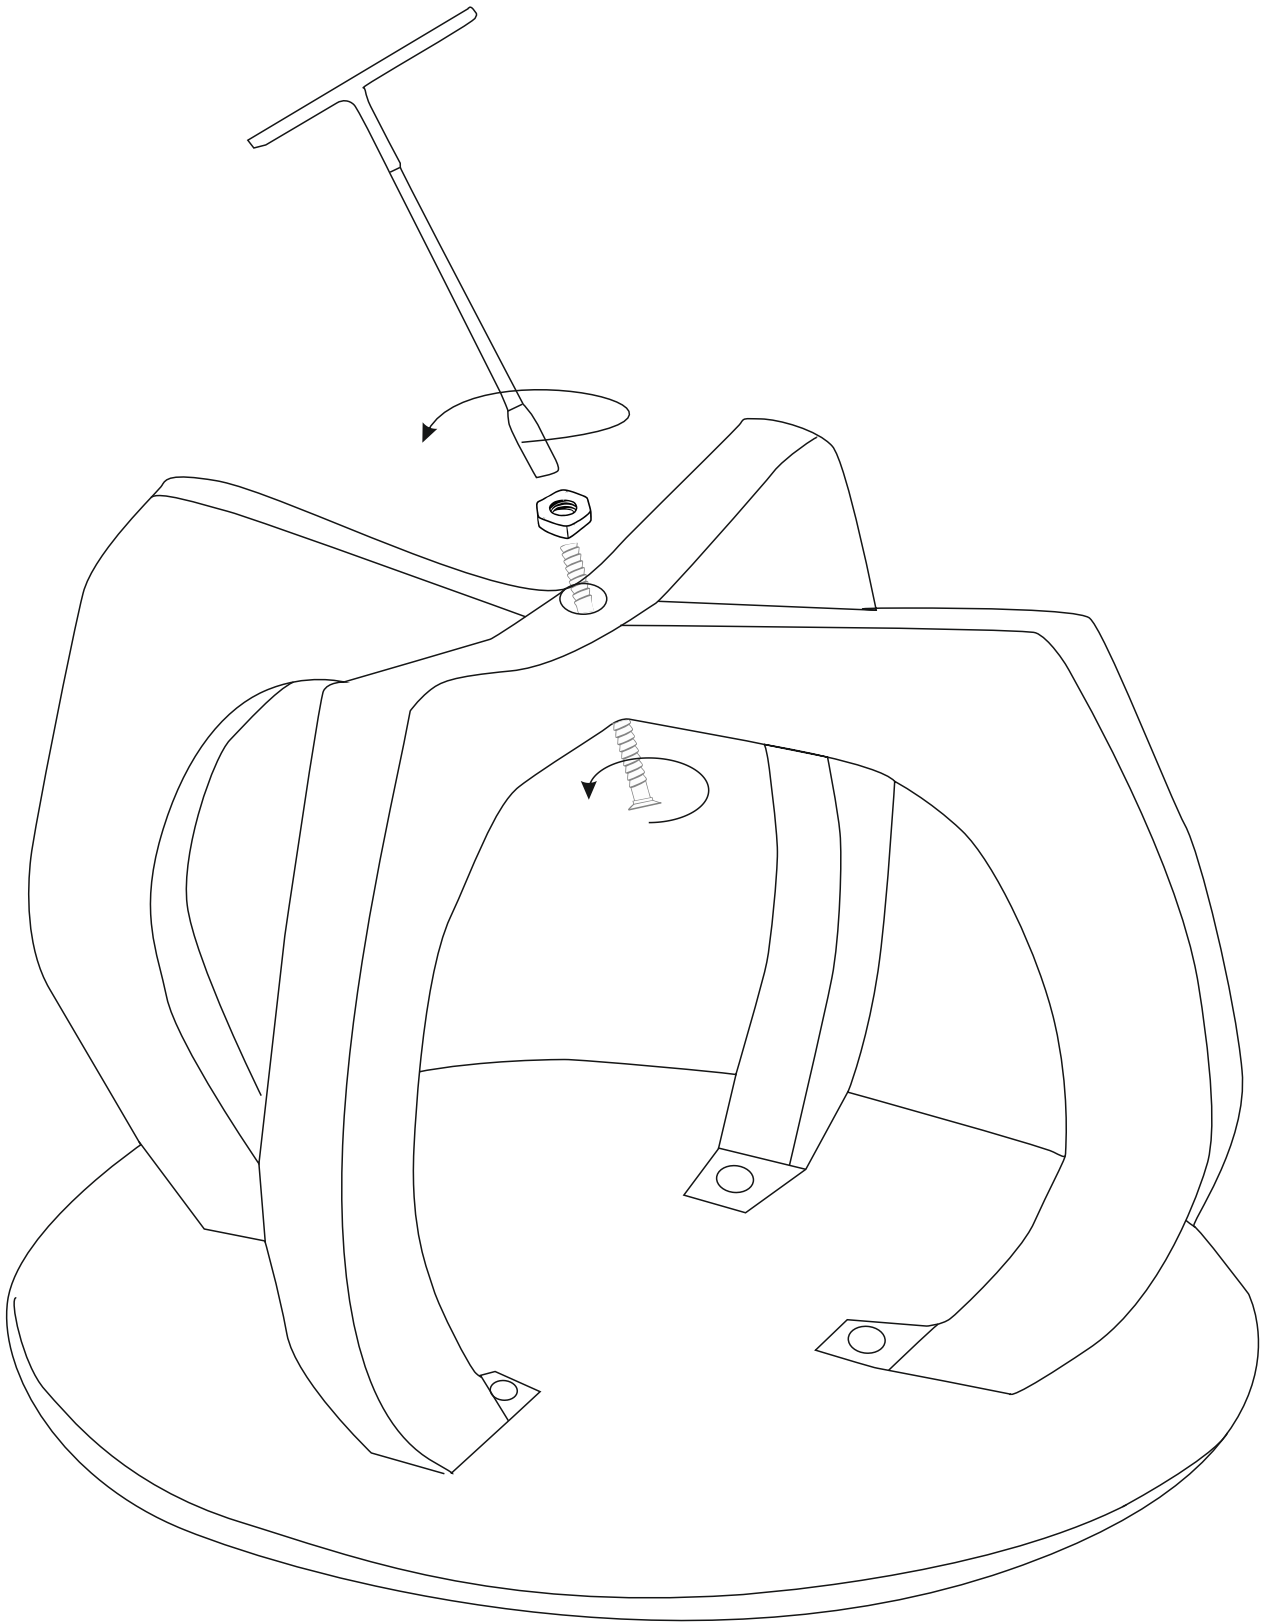

ASSEMBLY INSTRUCTIONS

ITEM NAME : Coffee Table, Brown, Mango
ITEM NO. 82051680

COMPONENT LIST

| | | |
|-----|--|----|
| (A) |  | X1 |
| (B) |  | X2 |
| (C) |  | X4 |
| (D) |  | X4 |
| (E) |  | X1 |
| (F) |  | X1 |
| (G) |  | X1 |
| (H) |  | X1 |

INSTRUCTION
STEP - 1

INSTRUCTION

STEP - 2

INSTRUCTION

STEP - 3

INSTRUCTION
STEP - 4