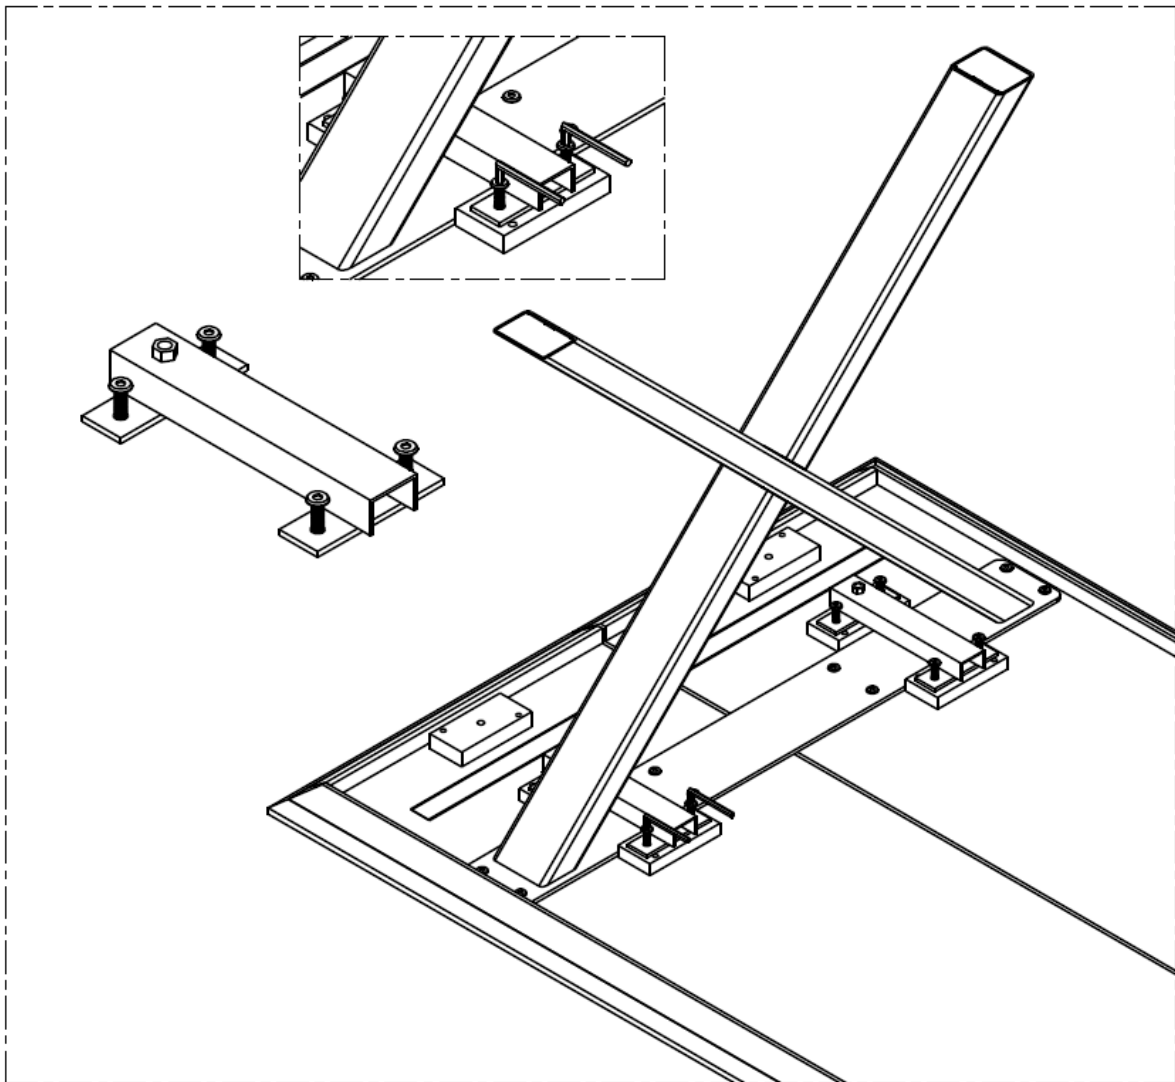

PRODUCT INFORMATION

ITEM NAME

Maldon Extension, Brown, Oak

ITEM NO.

82059726

INSTRUCTION

Step 1

INSTRUCTION
Step 2