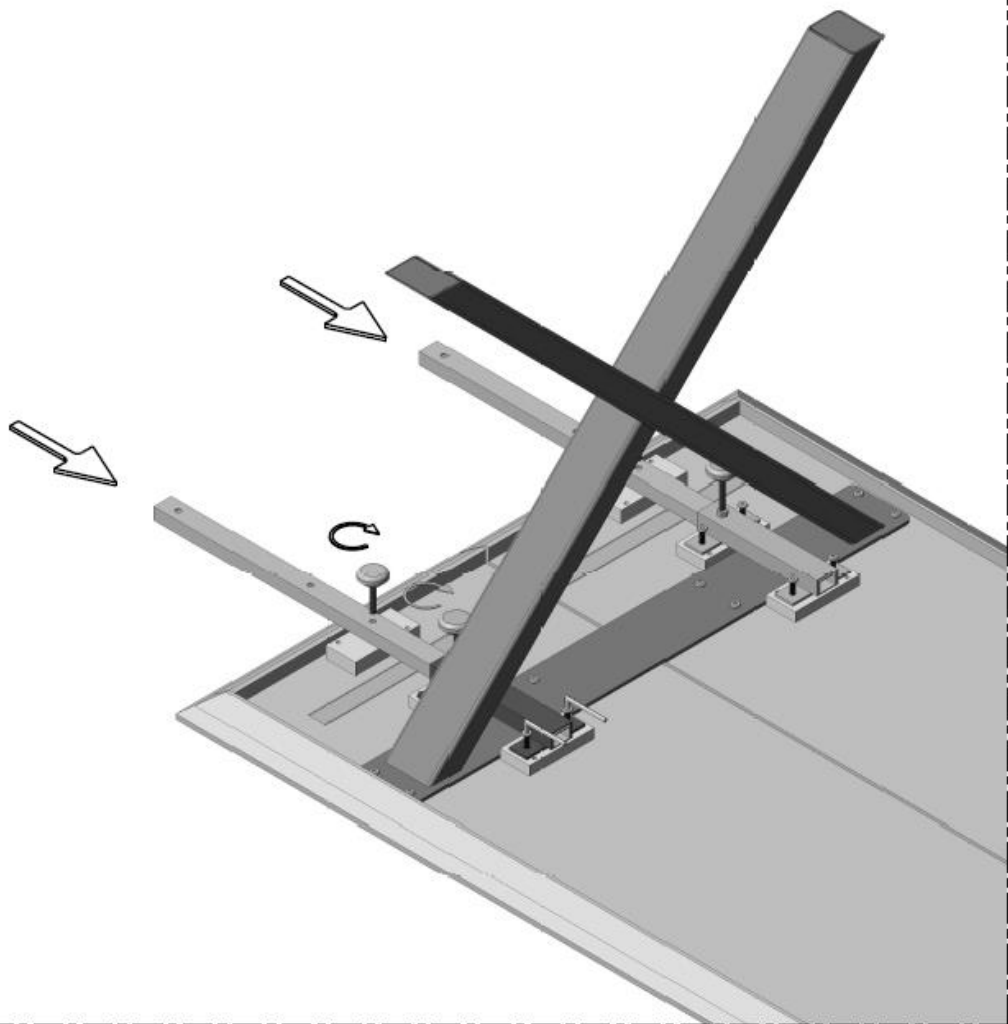

PRODUCT INFORMATION

ITEM NAME

Maldon Extension, Brown, Oak

ITEM NO.

82059726

INSTRUCTION

Step 1

INSTRUCTION
Step 2

INSTRUCTION
Step 3

INSTRUCTION
Step 4

INSTRUCTION
Step 5