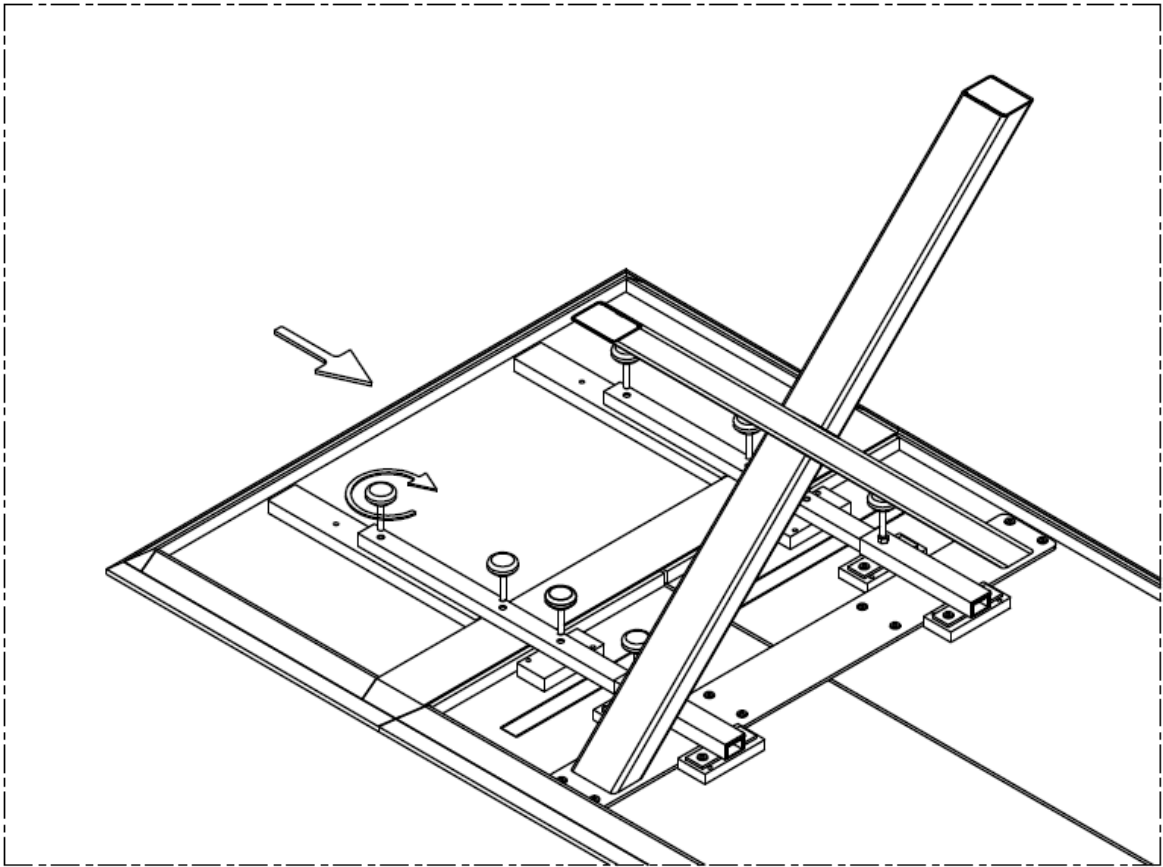

INSTRUCTION
Step 4