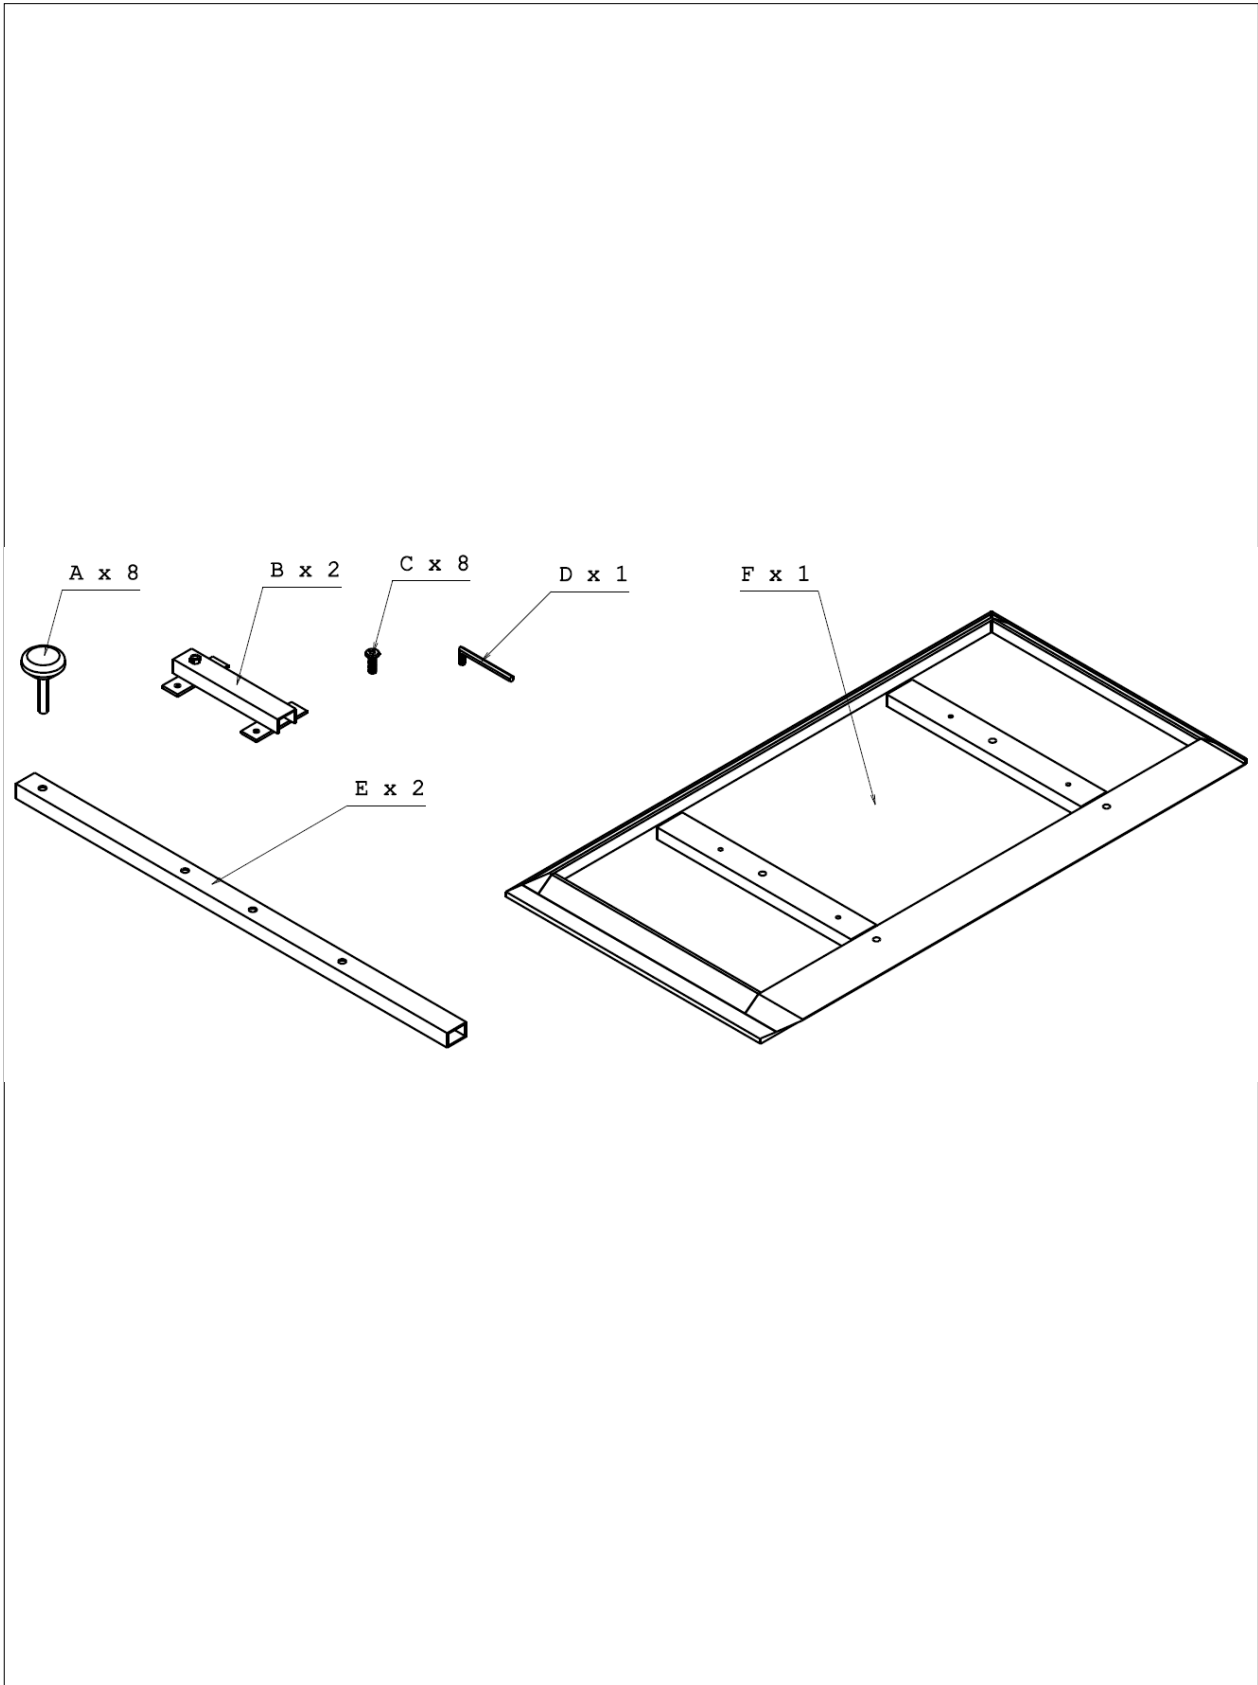

PRODUCT INFORMATION

ITEM NAME

Maldon Extension, Brown, Oak

ITEM NO.

82059726

INSTRUCTION

Step 1

INSTRUCTION
Step 2

INSTRUCTION
Step 3

INSTRUCTION
Step 4

INSTRUCTION
Step 5