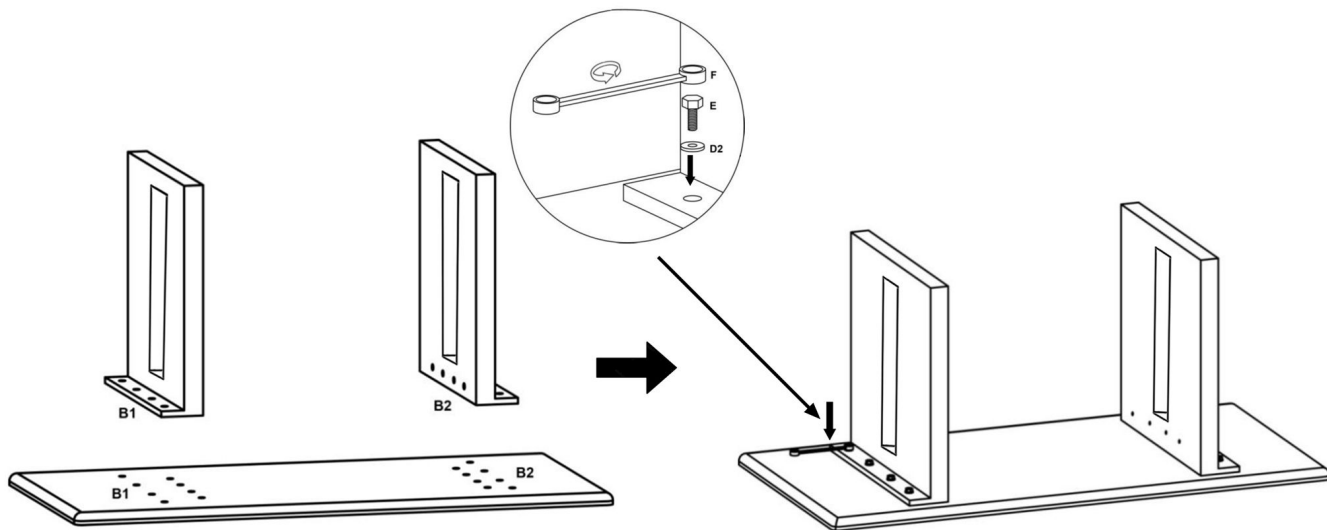

## PRODUCT INFORMATION

Milow Dining Table, Brown, Mango

82059352

# COMPONENT LIST

ITEM	IMAGE	QTY
A		1
B1		1
B2		1
C		2
D1		16
D2		8
E		24
F		1

INSTRUCTION  
Step 1

INSTRUCTION  
Step 2

INSTRUCTION  
Step 3