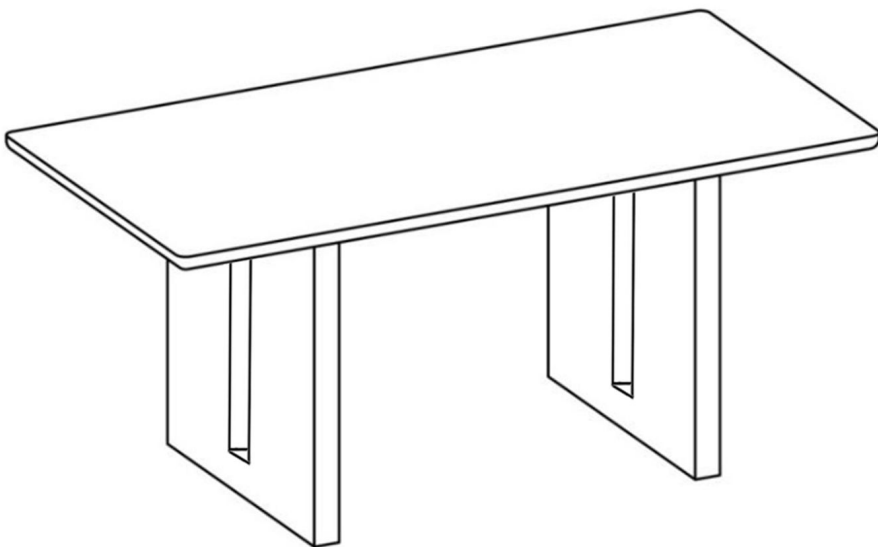

INSTRUCTION
Step 2