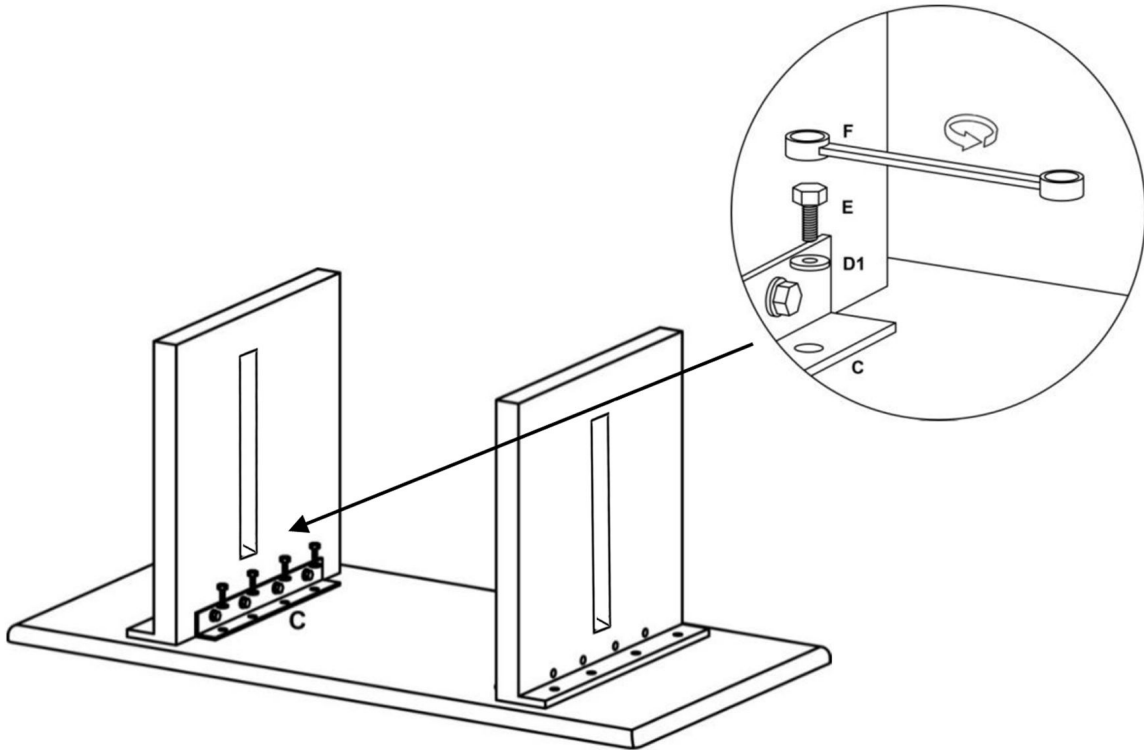

## PRODUCT INFORMATION

Milow Dining Table, Brown, Mango

82059352

# COMPONENT LIST

ITEM	IMAGE	QTY
A		1
B1		1
B2		1
C		2
D1		16
D2		8
E		24
F		1

INSTRUCTION  
Step 1

INSTRUCTION  
Step 2

INSTRUCTION  
Step 3