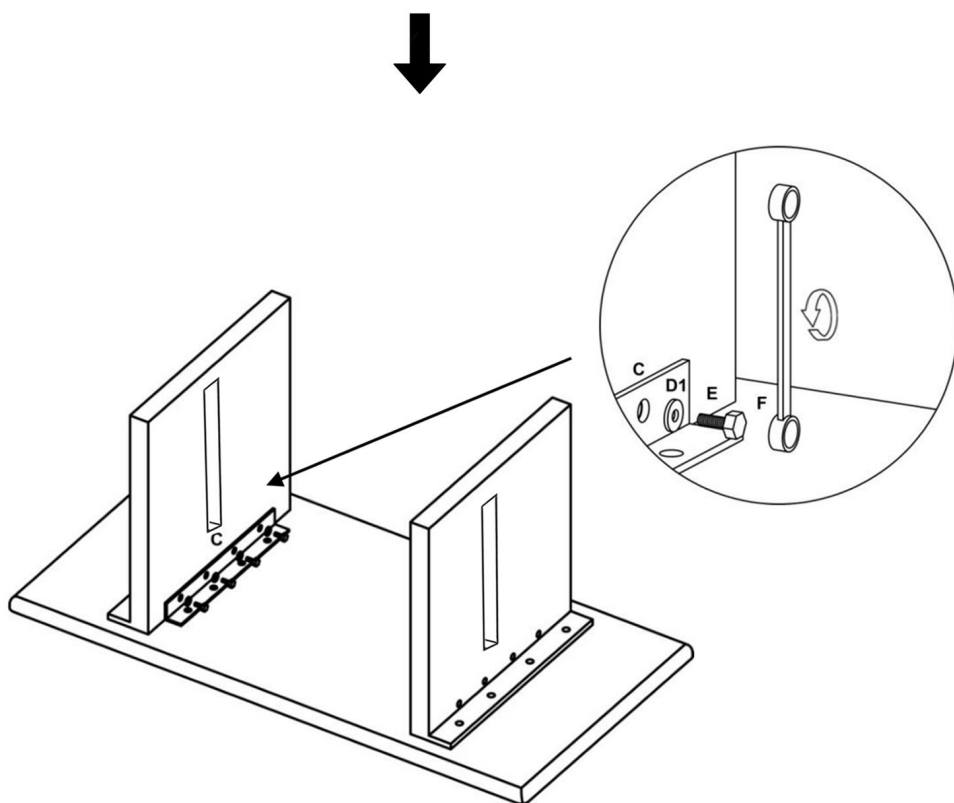

## PRODUCT INFORMATION

Milow Dining Table, Brown, Mango

82059352

# COMPONENT LIST

ITEM	IMAGE	QTY
A		1
B1		1
B2		1
C		2
D1		16
D2		8
E		24
F		1

INSTRUCTION  
Step 1

INSTRUCTION  
Step 2

INSTRUCTION  
Step 3