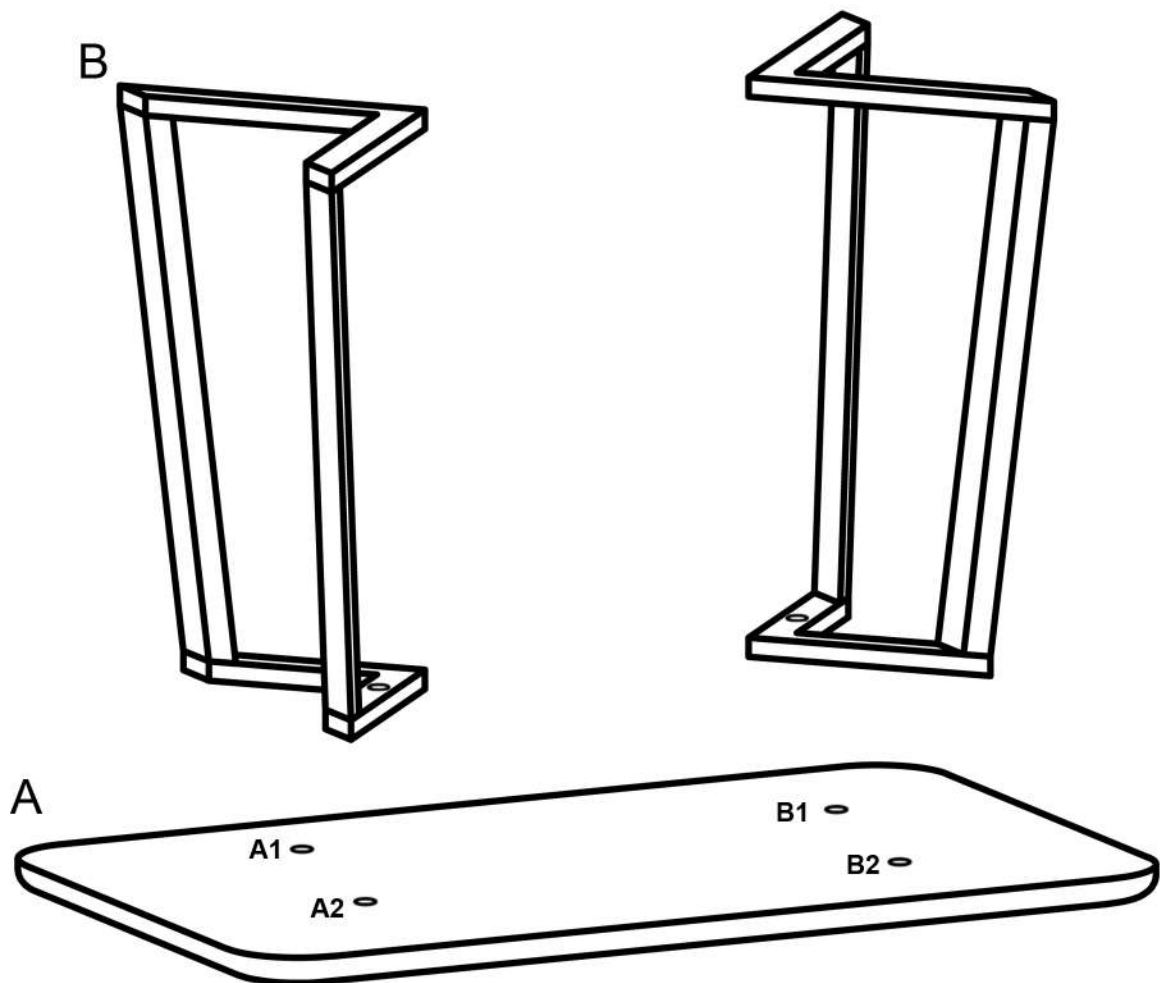

## ASSEMBLY INSTRUCTION

Item Name: Luie Dining Table, Brown, Acacia

Item No: 82050173

# COMPONENT LIST

A	 1x
B	 2x
C	 1x
D	 4x
E	 4x

INSTRUCTION  
Step 1

INSTRUCTION  
Step 2

INSTRUCTION  
Step 3