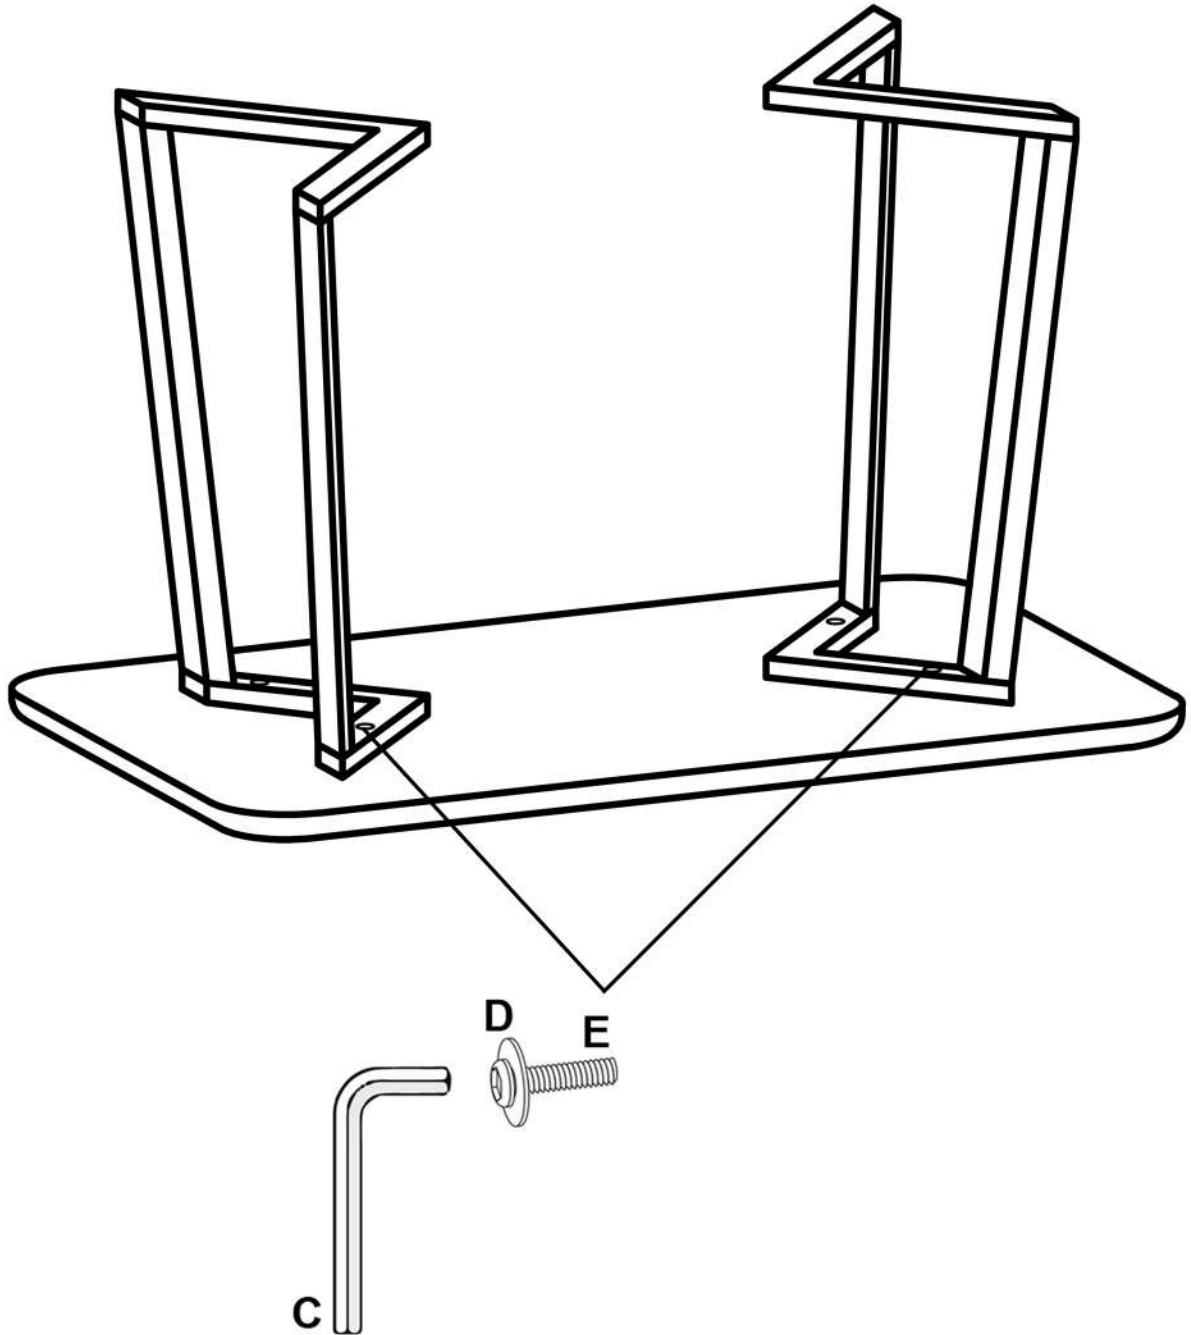

## ASSEMBLY INSTRUCTION

Item Name: Luie Dining Table, Brown, Acacia

Item No: 82050173

# COMPONENT LIST

A	 1x
B	 2x
C	 1x
D	 4x
E	 4x

INSTRUCTION  
Step 1

INSTRUCTION  
Step 2

INSTRUCTION  
Step 3