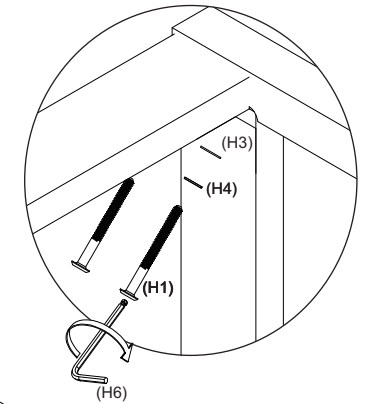

PRODUCT INFORMATION
MARON DINING CHAIR
82057415

3

(H1)
Minifix Housing
4 pcs

(H3)
Dowel
Ø8 x 30
6 pcs

(H4)
JCBC M6 x 35mm
6 pcs

(H6)
Allen Key M4
1 pc

A x 1
Top Panel

B x 1
Assy Bottom

C x 2
Front Leg

1

(H5)
Dowel
Ø8 x 30
2 pcs

2

(H1)
Minifix Housing
4 pcs

(H2)
Minifix Bolt
2 pcs

(H3)
Dowel
Ø8 x 30
6 pcs

(H4)
JCBC M6 x 35mm
6 pcs

(H6)
Allen Key M4
1 pc

(H1)
Minifix Housing
8 pcs

(H2)
Minifix Bolt
2 pcs

(H3)
Washer
10 pcs

(H4)
Spring Washer
10 pcs

(H5)
Dowel
Ø8 x 30
2 pcs

(H6)
Allen Key M4
1 pc