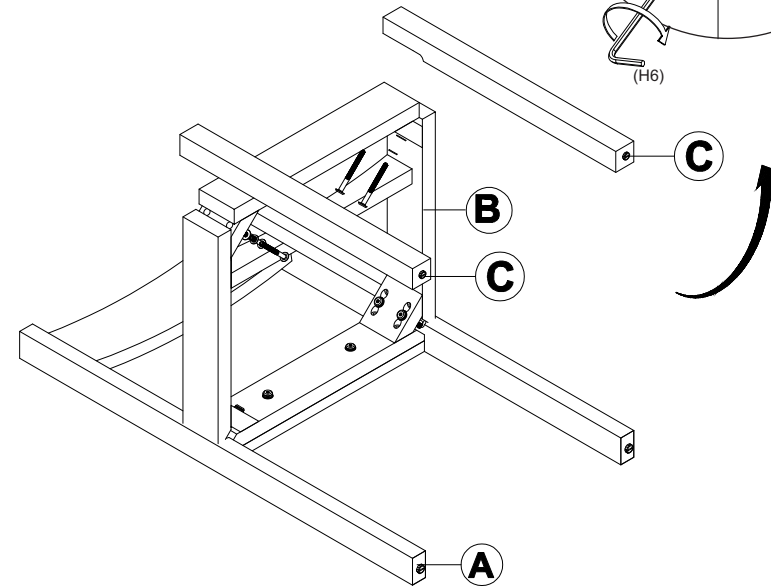

PRODUCT INFORMATION
MARON DINING CHAIR
82057415

3

(H1)
Minifix Housing
4 pcs

(H3)
Dowel
Ø8 x 30
6 pcs

(H4)
JCBC M6 x 35mm
6 pcs

(H6)
Allen Key M4
1 pc

A x 1
Top Panel

B x 1
Assy Bottom

C x 2
Front Leg

1

(H5)
Dowel
Ø8 x 30
2 pcs

2

(H1)
Minifix Housing
4 pcs

(H2)
Minifix Bolt
2 pcs

(H3)
Dowel
Ø8 x 30
6 pcs

(H4)
JCBC M6 x 35mm
6 pcs

(H6)
Allen Key M4
1 pc

(H1)
Minifix Housing
8 pcs

(H2)
Minifix Bolt
2 pcs

(H3)
Washer
10 pcs

(H4)
Spring Washer
10 pcs

(H5)
Dowel
Ø8 x 30
2 pcs

(H6)
Allen Key M4
1 pc