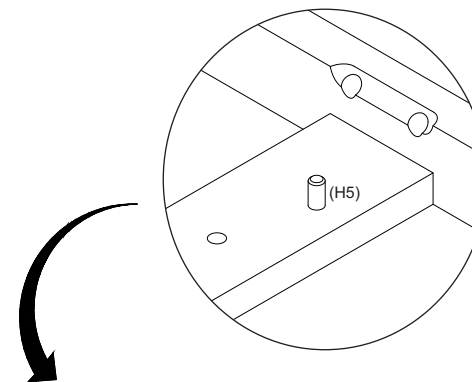

PRODUCT INFORMATION
MARON DINING CHAIR
82057415

3

(H1)
Minifix Housing
4 pcs

(H3)
Dowel
Ø8 x 30
6 pcs

(H4)
JCBC M6 x 35mm
6 pcs

(H6)
Allen Key M4
1 pc

A x 1
Top Panel

B x 1
Assy Bottom

C x 2
Front Leg

1

(H5)
Dowel
Ø8 x 30
2 pcs

2

(H1)
Minifix Housing
4 pcs

(H2)
Minifix Bolt
2 pcs

(H3)
Dowel
Ø8 x 30
6 pcs

(H4)
JCBC M6 x 35mm
6 pcs

(H6)
Allen Key M4
1 pc

(H1)
Minifix Housing
8 pcs

(H2)
Minifix Bolt
2 pcs

(H3)
Washer
10 pcs

(H4)
Spring Washer
10 pcs

(H5)
Dowel
Ø8 x 30
2 pcs

(H6)
Allen Key M4
1 pc