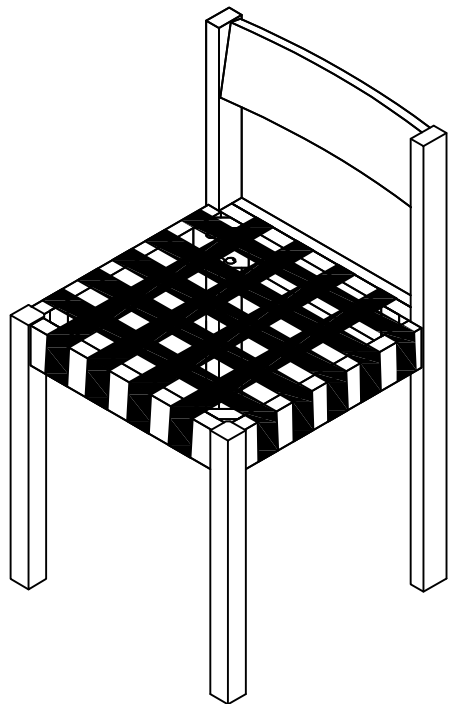

PRODUCT INFORMATION
MARON DINING CHAIR
82057415

3

(H1)
Minifix Housing
4 pcs

(H3)
Dowel
Ø8 x 30
6 pcs

(H4)
JCBC M6 x 35mm
6 pcs

(H6)
Allen Key M4
1 pc

A x 1
Top Panel

B x 1
Assy Bottom

C x 2
Front Leg

1

(H5)
Dowel
Ø8 x 30
2 pcs

2

(H1)
Minifix Housing
4 pcs

(H2)
Minifix Bolt
2 pcs

(H3)
Dowel
Ø8 x 30
6 pcs

(H4)
JCBC M6 x 35mm
6 pcs

(H6)
Allen Key M4
1 pc

(H1)
Minifix Housing
8 pcs

(H2)
Minifix Bolt
2 pcs

(H3)
Washer
10 pcs

(H4)
Spring Washer
10 pcs

(H5)
Dowel
Ø8 x 30
2 pcs

(H6)
Allen Key M4
1 pc