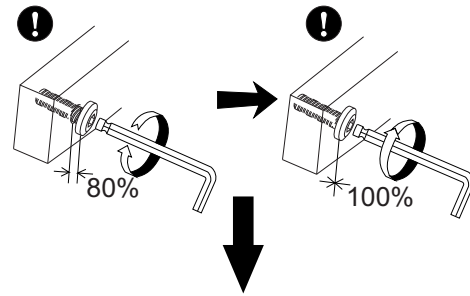

PRODUCT INFORMATION
MARON DINING CHAIR
82057415

3

(H1)
Minifix Housing
4 pcs

(H3)
Dowel
Ø8 x 30
6 pcs

(H4)
JCBC M6 x 35mm
6 pcs

(H6)
Allen Key M4
1 pc

A x 1
Top Panel

B x 1
Assy Bottom

(H6)
Allen Key M4
1 pc

(H1)
Minifix Housing
8 pcs

(H2)
Minifix Bolt
2 pcs

(H3)
Washer
10 pcs

(H4)
Spring Washer
10 pcs

(H5)
Dowel
Ø8 x 30
2 pcs

(H6)
Allen Key M4
1 pc