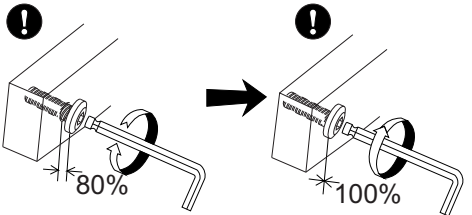

C x 2
Front Leg

1

(H5)
Dowel
Ø8 x 30
2 pcs

2

(H1)
Minifix Housing
4 pcs

(H2)
Minifix Bolt
2 pcs

(H3)
Dowel
Ø8 x 30
6 pcs

(H4)
JCBC M6 x 35mm
6 pcs

(H6)
Allen Key M4
1 pc

(H1)
Minifix Housing
8 pcs

(H2)
Minifix Bolt
2 pcs

(H3)
Washer
10 pcs

(H4)
Spring Washer
10 pcs

(H5)
Dowel
Ø8 x 30
2 pcs

(H6)
Allen Key M4
1 pc