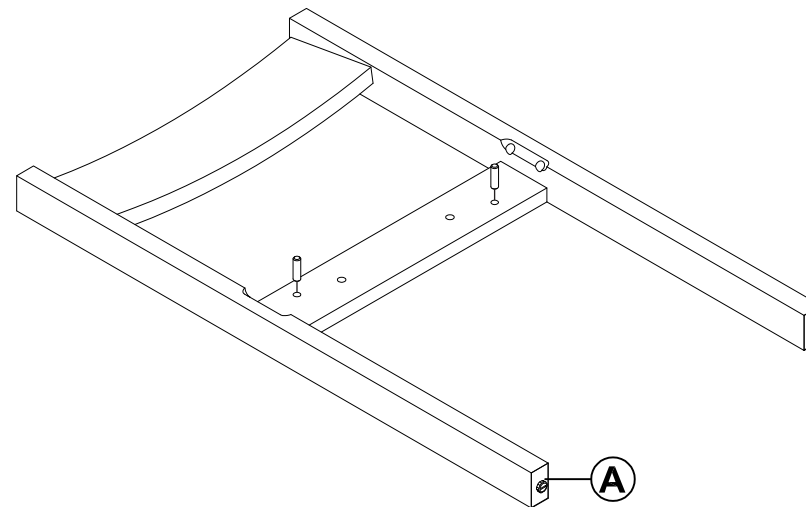

PRODUCT INFORMATION
MARON DINING CHAIR
82057415

3

(H1)
Minifix Housing
4 pcs

(H3)
Dowel
Ø8 x 30
6 pcs

(H4)
JCBC M6 x 35mm
6 pcs

(H6)
Allen Key M4
1 pc

A x 1
Top Panel

B x 1
Assy Bottom

C x 2
Front Leg

1

(H5)
Dowel
Ø8 x 30
2 pcs

2

(H1)
Minifix Housing
4 pcs

(H2)
Minifix Bolt
2 pcs

(H3)
Dowel
Ø8 x 30
6 pcs

(H4)
JCBC M6 x 35mm
6 pcs