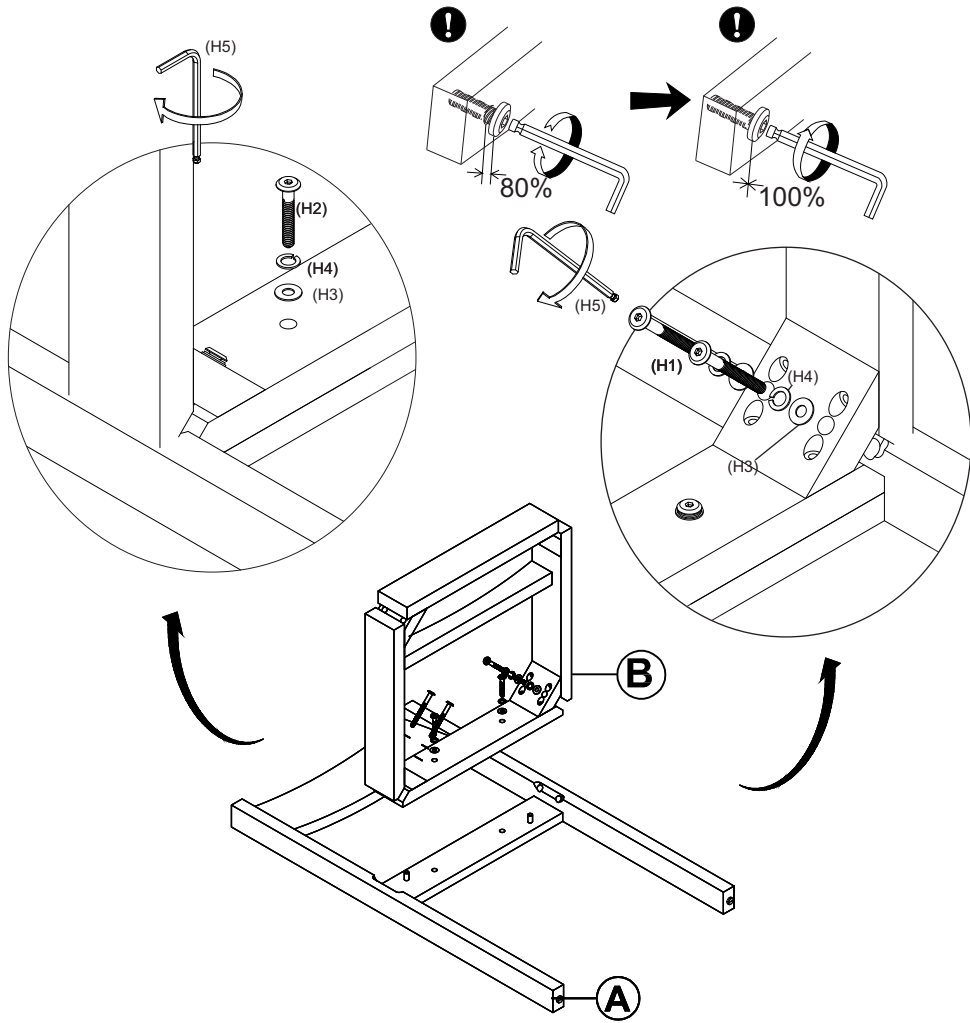

PRODUCT INFORMATION
MARON DINING CHAIR
82057415

3

(H1)
Minifix Housing
4 pcs

(H3)
Dowel
Ø8 x 30
6 pcs

(H4)
JCBC M6 x 35mm
6 pcs

(H6)
Allen Key M4
1 pc

A x 1
Top Panel

B x 1
Assy Bottom

C x 2
Front Leg

1

(H5)
Dowel
Ø8 x 30
2 pcs

2

(H1)
Minifix Housing
4 pcs

(H2)
Minifix Bolt
2 pcs

(H3)
Dowel
Ø8 x 30
6 pcs

(H4)
JCBC M6 x 35mm
6 pcs

(H6)
Allen Key M4
1 pc

(H1)
Minifix Housing
8 pcs

(H2)
Minifix Bolt
2 pcs

(H3)
Washer
10 pcs

(H4)
Spring Washer
10 pcs

(H5)
Dowel
Ø8 x 30
2 pcs

(H6)
Allen Key M4
1 pc